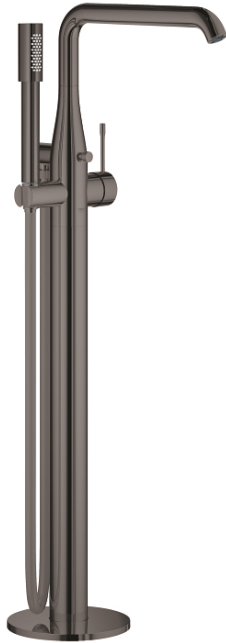

25 248 A01 ESSENCE SINGLE-LEVER BATH MIXER 1/2" FLOOR MOUNTED

PRODUCT DESCRIPTION

- Colour: hard graphite
- for use with rough-in set 45 984
- without roughing-in set
- GROHE SilkMove 35 mm ceramic cartridge
- with temperature limiter
- GROHE LongLife finish
- automatic diverter: bath/shower
- swivel spout with mousseur and stop limiter
- adjustable swivel area 0° / 150° / 360°
- projection 277 mm
- integrated non-return valve in the shower outlet 1/2"
- with shower holder
- metal stick hand shower
- Silverflex shower hose 1250 mm 1/2" x 1/2" (28 362)
- protected against backflow
- min. recommended pressure 1.0 bar