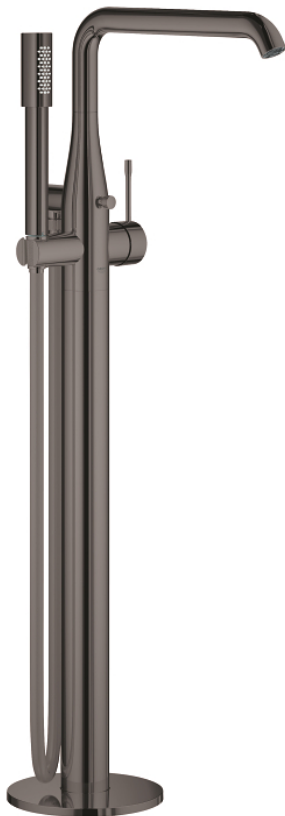

## 25 248 A01 ESSENCE SINGLE-LEVER BATH MIXER 1/2" FLOOR MOUNTED

### PRODUCT DESCRIPTION

- Tyc: hard graphite
- for use with rough-in set 45 984
- without rough-in set (sold separately)
- GROHE SilkMove 35 mm ceramic cartridge
- with temperature limiter
- GROHE LongLife finish
- automatic diverter: bath/shower
- swivel spout with mousseur and stop limiter
- adjustable swivel area 0° / 150° / 360°
- projection 277 mm
- integrated non-return valve in the shower outlet 1/2"
- with shower holder
- metal stick hand shower
- Silverflex shower hose 1250 mm 1/2" x 1/2" (28 362)
- protected against backflow
- min. recommended pressure 1.0 bar