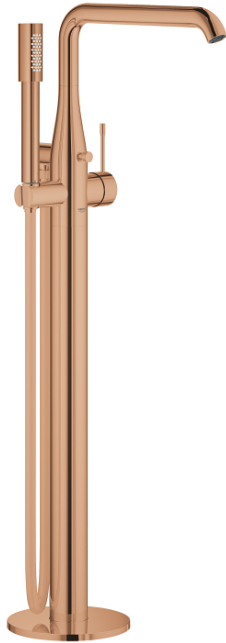

## 25 248 DA1 ESSENCE SINGLE-LEVER BATH MIXER 1/2" FLOOR MOUNTED

### PRODUCT DESCRIPTION

- Colour: warm sunset
- for use with rough-in set 45 984
- without roughing-in set
- GROHE SilkMove 35 mm ceramic cartridge
- with temperature limiter
- GROHE LongLife finish
- automatic diverter: bath/shower
- swivel spout with mousseur and stop limiter
- adjustable swivel area 0° / 150° / 360°
- projection 277 mm
- integrated non-return valve in the shower outlet 1/2"
- with shower holder
- metal stick hand shower
- Silverflex shower hose 1250 mm 1/2" x 1/2" (28 362)
- protected against backflow
- min. recommended pressure 1.0 bar