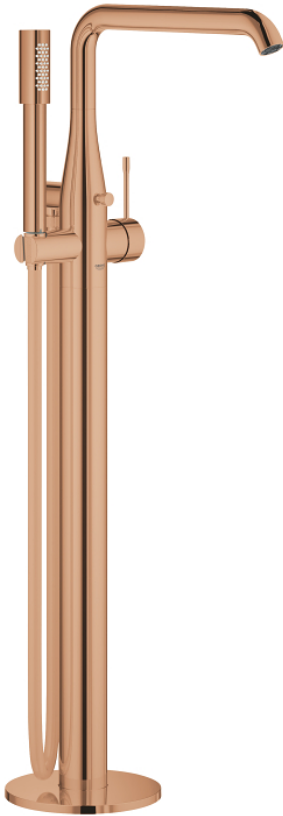

25 248 DA1 ESSENCE SINGLE-LEVER BATH MIXER 1/2" FLOOR MOUNTED

PRODUCT DESCRIPTION

- Tyc: warm sunset
- for use with rough-in set 45 984
- without rough-in set (sold separately)
- GROHE SilkMove 35 mm ceramic cartridge
- with temperature limiter
- GROHE LongLife finish
- automatic diverter: bath/shower
- swivel spout with mousseur and stop limiter
- adjustable swivel area 0° / 150° / 360°
- projection 277 mm
- integrated non-return valve in the shower outlet 1/2"
- with shower holder
- metal stick hand shower
- Silverflex shower hose 1250 mm 1/2" x 1/2" (28 362)
- protected against backflow
- min. recommended pressure 1.0 bar