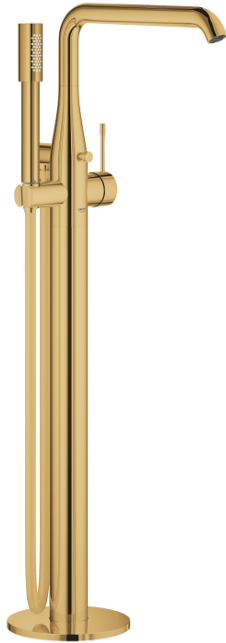

25 248 GL1 ESSENCE SINGLE-LEVER BATH MIXER 1/2" FLOOR MOUNTED

PRODUCT DESCRIPTION

- Colour: cool sunrise
- for use with rough-in set 45 984
- without roughing-in set
- GROHE SilkMove 35 mm ceramic cartridge
- with temperature limiter
- GROHE LongLife finish
- automatic diverter: bath/shower
- swivel spout with mousseur and stop limiter
- adjustable swivel area 0° / 150° / 360°
- projection 277 mm
- integrated non-return valve in the shower outlet 1/2"
- with shower holder
- metal stick hand shower
- Silverflex shower hose 1250 mm 1/2" x 1/2" (28 362)
- protected against backflow
- min. recommended pressure 1.0 bar