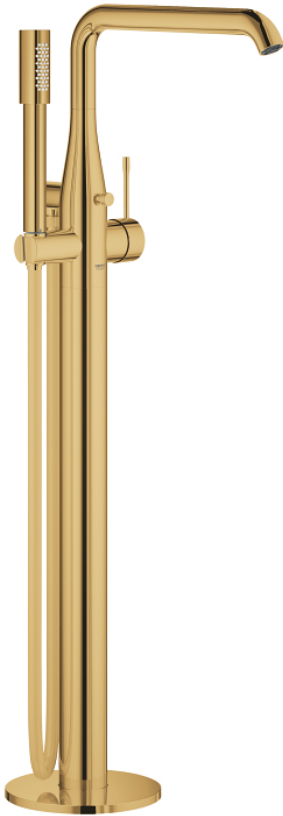

## 25 248 GL1 ESSENCE SINGLE-LEVER BATH MIXER 1/2" FLOOR MOUNTED

### PRODUCT DESCRIPTION

- Tyc: cool sunrise
- for use with rough-in set 45 984
- without rough-in set (sold separately)
- GROHE SilkMove 35 mm ceramic cartridge
- with temperature limiter
- GROHE LongLife finish
- automatic diverter: bath/shower
- swivel spout with mousseur and stop limiter
- adjustable swivel area 0° / 150° / 360°
- projection 277 mm
- integrated non-return valve in the shower outlet 1/2"
- with shower holder
- metal stick hand shower
- Silverflex shower hose 1250 mm 1/2" x 1/2" (28 362)
- protected against backflow
- min. recommended pressure 1.0 bar