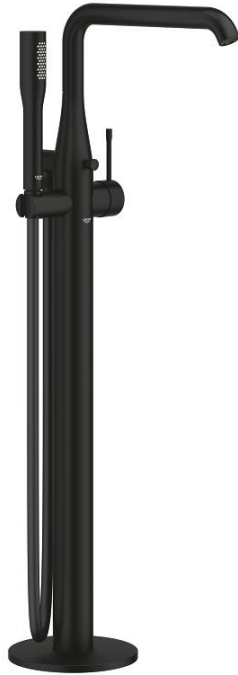

25 248 KF1 ESSENCE SINGLE-LEVER BATH MIXER 1/2" FLOOR MOUNTED

PRODUCT DESCRIPTION

- Colour: phantom black
- for use with rough-in set 45 984
- without roughing-in set
- GROHE SilkMove 35 mm ceramic cartridge
- with temperature limiter
- automatic diverter: bath/shower
- swivel spout with mousseur and stop limiter
- adjustable swivel area 0° / 150° / 360°
- projection 277 mm
- integrated non-return valve in the shower outlet 1/2"
- with shower holder
- metal stick hand shower
- Silverflex shower hose 1250 mm 1/2" x 1/2" (28 362)
- protected against backflow
- min. recommended pressure 1.0 bar