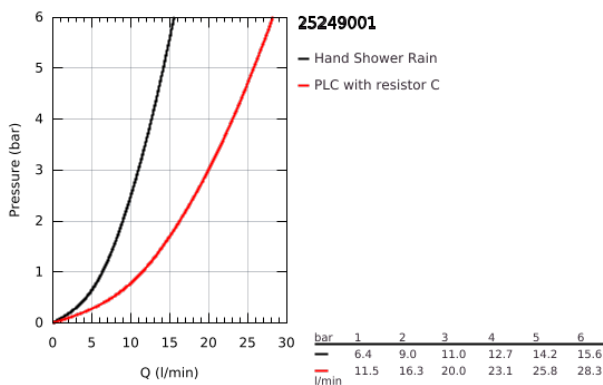

25 249 001 ESSENCE SINGLE-LEVER BATH MIXER 1/2"

PRODUCT DESCRIPTION

- Colour: chrome
- wall mounted
- metal lever
- GROHE SilkMove 35 mm ceramic cartridge
- with temperature limiter
- GROHE LongLife finish
- automatic diverter: bath/shower
- mousseur
- shower outlet 1/2"
- integrated non-return valve
- S-unions
- protected against backflow
- with shower set
- consisting of:
 - Euphoria Cosmopolitan Stick hand shower 1 spray (27 367)
 - wall shower holder Tempesta Cosmopolitan 100 (27 594 000)
 - Silverflex shower hose 1500 mm 1/2" x 1/2" (28 364)
- min. recommended pressure 1.0 bar
- professional exclusive

25 249 001 ESSENCE SINGLE-LEVER BATH MIXER 1/2"

SPARE PARTS

- 1: Lever (Spare part-nr. 46916000)
- 2: Screw coupling (Spare part-nr. 46460000)
- 3: Cartridge (Spare part-nr. 46374000)
- 4: S-union (Spare part-nr. 12662000)
- 5: Screw connection 1/2" (Spare part-nr. 45044000)
- 6: Diverter (Spare part-nr. 46920000)
- 7: Non-return valve (Spare part-nr. 08565000)
- 8: Mousseur (Spare part-nr. 13926000)
- 9: Dirt strainer (Spare part-nr. 0700200M)
- 10: Extension 3/4", 20 mm (Spare part-nr. 0713000M)*
- 11: Special spanner (Spare part-nr. 19377000)*