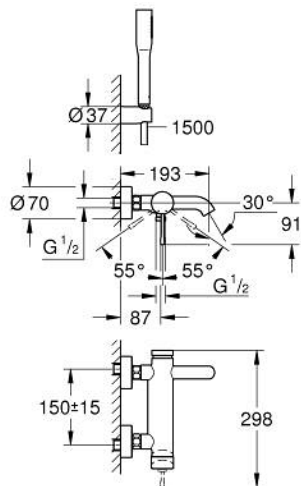

25 249 001 ESSENCE SINGLE-LEVER BATH MIXER 1/2"

PRODUCT DESCRIPTION

- Colour: chrome
- wall mounted
- metal lever
- GROHE SilkMove 35 mm ceramic cartridge
- with temperature limiter
- GROHE LongLife finish
- automatic diverter: bath/shower
- mousseur
- shower outlet 1/2"
- integrated non-return valve
- S-unions
- protected against backflow
- with shower set
- consisting of:
 - Euphoria Cosmopolitan Stick hand shower 1 spray (27 367)
 - wall shower holder Tempesta Cosmopolitan 100 (27 594 000)
 - Silverflex shower hose 1500 mm 1/2" x 1/2" (28 364)
- min. recommended pressure 1.0 bar
- professional exclusive

25 249 001 ESSENCE SINGLE-LEVER BATH MIXER 1/2"

SPARE PARTS

- 1: Lever (Spare part-nr. 46916000)
- 2: Screw coupling (Spare part-nr. 46460000)
- 3: Cartridge (Spare part-nr. 46374000)
- 4: S-union (Spare part-nr. 12662000)
- 5: Screw connection 1/2" (Spare part-nr. 45044000)
- 6: Diverter (Spare part-nr. 46920000)
- 7: Non-return valve (Spare part-nr. 08565000)
- 8: Mousseur (Spare part-nr. 13926000)
- 9: Dirt strainer (Spare part-nr. 0700200M)
- 10: Extension 3/4", 20 mm (Spare part-nr. 0713000M)*
- 11: Special spanner (Spare part-nr. 19377000)*