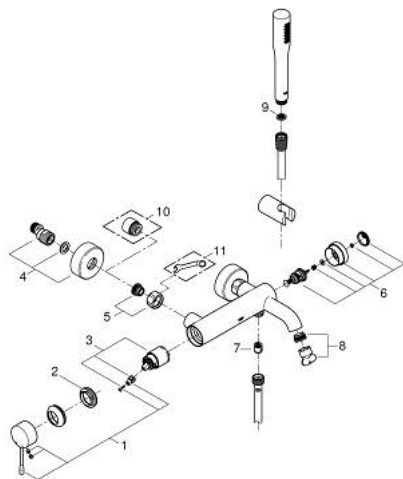

25 249 001 ESSENCE SINGLE-LEVER BATH MIXER 1/2"

PRODUCT DESCRIPTION

- Colour: chrome
- wall mounted
- metal lever
- GROHE SilkMove 35 mm ceramic cartridge
- with temperature limiter
- GROHE LongLife finish
- automatic diverter: bath/shower
- mousseur
- shower outlet 1/2"
- integrated non-return valve
- S-unions
- protected against backflow
- with shower set
- consisting of:
 - Euphoria Cosmopolitan Stick hand shower 1 spray (27 367)
 - wall shower holder Tempesta Cosmopolitan 100 (27 594 000)
 - Silverflex shower hose 1500 mm 1/2" x 1/2" (28 364)
- min. recommended pressure 1.0 bar
- professional exclusive

25 249 001 ESSENCE SINGLE-LEVER BATH MIXER 1/2"

SPARE PARTS

- 1: Lever (Spare part-nr. 46916000)
- 2: Screw coupling (Spare part-nr. 46460000)
- 3: Cartridge (Spare part-nr. 46374000)
- 4: S-union (Spare part-nr. 12662000)
- 5: Screw connection 1/2" (Spare part-nr. 45044000)
- 6: Diverter (Spare part-nr. 46920000)
- 7: Non-return valve (Spare part-nr. 08565000)
- 8: Mousseur (Spare part-nr. 13926000)
- 9: Dirt strainer (Spare part-nr. 0700200M)
- 10: Extension 3/4", 20 mm (Spare part-nr. 0713000M)*
- 11: Special spanner (Spare part-nr. 19377000)*