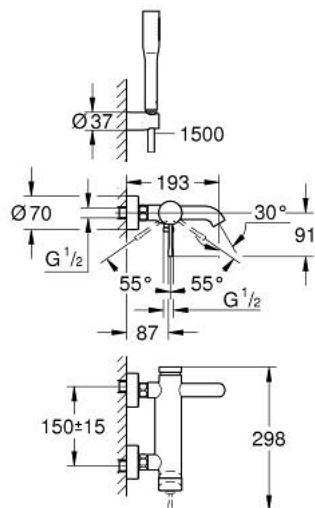

25 249 001 ESSENCE SINGLE-LEVER BATH MIXER 1/2"

PRODUCT DESCRIPTION

- Tyc: Chrome
- wall mounted
- metal lever
- GROHE SilkMove 35 mm ceramic cartridge
- with temperature limiter
- GROHE LongLife finish
- automatic diverter: bath/shower
- mousseur
- shower outlet 1/2"
- integrated non-return valve
- S-unions
- protected against backflow
- with shower set
- consisting of:
 - Euphoria Cosmopolitan Stick hand shower 1 spray (27 367)
 - wall shower holder Tempesta Cosmopolitan 100 (27 594 000)
 - Silverflex shower hose 1500 mm 1/2" x 1/2" (28 364)
- min. recommended pressure 1.0 bar
- professional exclusive

25 249 001 ESSENCE SINGLE-LEVER BATH MIXER 1/2"

SPARE PARTS

- 1: Lever (Spare part-nr. 46916000)
- 2: Screw coupling (Spare part-nr. 46460000)
- 3: Cartridge (Spare part-nr. 46374000)
- 4: S-union (Spare part-nr. 12662000)
- 5: Screw connection 1/2" (Spare part-nr. 45044000)
- 6: Diverter (Spare part-nr. 46920000)
- 7: Non-return valve (Spare part-nr. 08565000)
- 8: Mousseur (Spare part-nr. 13926000)
- 9: Dirt strainer (Spare part-nr. 0700200M)
- 10: Extension 3/4", 20 mm (Spare part-nr. 0713000M)*
- 11: Special spanner (Spare part-nr. 19377000)*