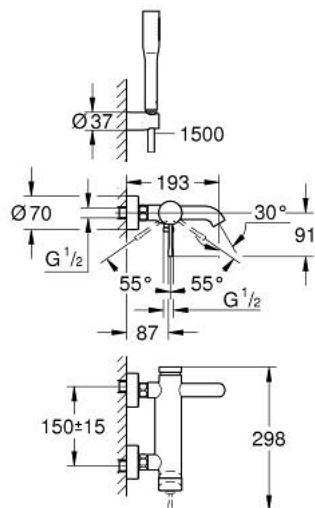

25 249 001 ESSENCE SINGLE-LEVER BATH MIXER 1/2"

PRODUCT DESCRIPTION

- Tyc: Chrome
- wall mounted
- metal lever
- GROHE SilkMove 35 mm ceramic cartridge
- with temperature limiter
- GROHE LongLife finish
- automatic diverter: bath/shower
- mousseur
- shower outlet 1/2"
- integrated non-return valve
- S-unions
- protected against backflow
- with shower set
- consisting of:
 - Euphoria Cosmopolitan Stick hand shower 1 spray (27 367)
 - wall shower holder Tempesta Cosmopolitan 100 (27 594 000)
 - Silverflex shower hose 1500 mm 1/2" x 1/2" (28 364)
- min. recommended pressure 1.0 bar
- professional exclusive
- replaces Essence bath mixer 33 628 001

25 249 001 ESSENCE SINGLE-LEVER BATH MIXER 1/2"

SPARE PARTS

- 1: Lever (Spare part-nr. 46916000)
- 2: Screw coupling (Spare part-nr. 46460000)
- 3: Cartridge (Spare part-nr. 46374000)
- 4: S-union (Spare part-nr. 12662000)
- 5: Screw connection 1/2" (Spare part-nr. 45044000)
- 6: Diverter (Spare part-nr. 46920000)
- 7: Non-return valve (Spare part-nr. 08565000)
- 8: Mousseur (Spare part-nr. 13926000)
- 9: Dirt strainer (Spare part-nr. 0700200M)
- 10: Extension 3/4", 20 mm (Spare part-nr. 0713000M)*
- 11: Special spanner (Spare part-nr. 19377000)*