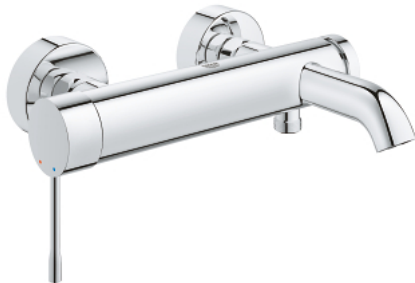

## 25 250 001 ESSENCE SINGLE-LEVER BATH MIXER 1/2"

### PRODUCT DESCRIPTION

- Colour: chrome
- wall mounted
- metal lever
- GROHE SilkMove 35 mm ceramic cartridge
- with temperature limiter
- GROHE LongLife finish
- automatic diverter: bath/shower
- mousseur
- shower outlet 1/2"
- integrated non-return valve
- S-unions
- protected against backflow
- min. recommended pressure 1.0 bar
- professional exclusive