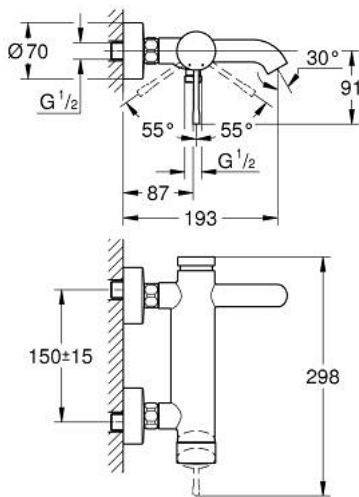

## 25 250 001 ESSENCE SINGLE-LEVER BATH MIXER 1/2"

### PRODUCT DESCRIPTION

- Colour: chrome
- wall mounted
- metal lever
- GROHE SilkMove 35 mm ceramic cartridge
- with temperature limiter
- GROHE LongLife finish
- automatic diverter: bath/shower
- mousseur
- shower outlet 1/2"
- integrated non-return valve
- S-unions
- protected against backflow
- min. recommended pressure 1.0 bar
- professional exclusive

### SPARE PARTS

- 1: Lever (Spare part-nr. 46916000)
- 2: Screw coupling (Spare part-nr. 46460000)
- 3: Cartridge (Spare part-nr. 46374000)
- 4: S-union (Spare part-nr. 12662000)
- 5: Screw connection 1/2" (Spare part-nr. 45044000)
- 6: Diverter (Spare part-nr. 46920000)
- 7: Non-return valve (Spare part-nr. 08565000)
- 8: Mousseur (Spare part-nr. 13926000)
- 9: Extension 3/4", 20 mm (Spare part-nr. 0713000M)\*
- 10: Special spanner (Spare part-nr. 19377000)\*