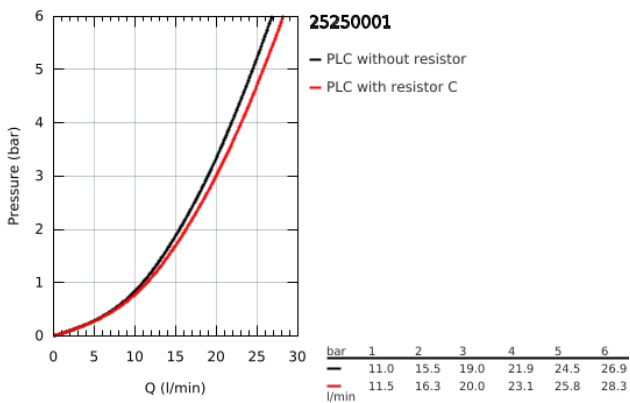

## 25 250 001 ESSENCE SINGLE-LEVER BATH MIXER 1/2"

### PRODUCT DESCRIPTION

- Colour: chrome
- wall mounted
- metal lever
- GROHE SilkMove 35 mm ceramic cartridge
- with temperature limiter
- GROHE LongLife finish
- automatic diverter: bath/shower
- mousseur
- shower outlet 1/2"
- integrated non-return valve
- S-unions
- protected against backflow
- min. recommended pressure 1.0 bar
- professional exclusive