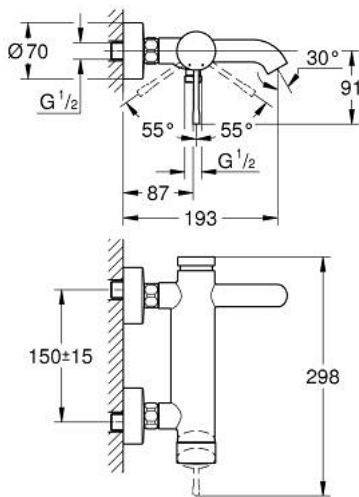

25 250 001 ESSENCE SINGLE-LEVER BATH MIXER 1/2"

PRODUCT DESCRIPTION

- Tyc: Chrome
- wall mounted
- metal lever
- GROHE SilkMove 35 mm ceramic cartridge
- with temperature limiter
- GROHE LongLife finish
- automatic diverter: bath/shower
- mousseur
- shower outlet 1/2"
- integrated non-return valve
- S-unions
- protected against backflow
- min. recommended pressure 1.0 bar
- professional exclusive

25 250 001 ESSENCE SINGLE-LEVER BATH MIXER 1/2"

SPARE PARTS

- 1: Lever (Spare part-nr. 46916000)
- 2: Screw coupling (Spare part-nr. 46460000)
- 3: Cartridge (Spare part-nr. 46374000)
- 4: S-union (Spare part-nr. 12662000)
- 5: Screw connection 1/2" (Spare part-nr. 45044000)
- 6: Diverter (Spare part-nr. 46920000)
- 7: Non-return valve (Spare part-nr. 08565000)
- 8: Mousseur (Spare part-nr. 13926000)
- 9: Extension 3/4", 20 mm (Spare part-nr. 0713000M)*
- 10: Special spanner (Spare part-nr. 19377000)*