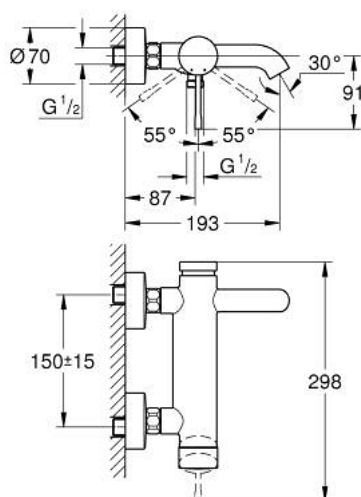

25 250 001 ESSENCE SINGLE-LEVER BATH MIXER 1/2"

PRODUCT DESCRIPTION

- Tyc: Chrome
- wall mounted
- metal lever
- GROHE SilkMove 35 mm ceramic cartridge
- with temperature limiter
- GROHE LongLife finish
- automatic diverter: bath/shower
- mousseur
- shower outlet 1/2"
- integrated non-return valve
- S-unions
- protected against backflow
- min. recommended pressure 1.0 bar
- professional exclusive
- replaces Essence bath mixer 33 624 xx1

25 250 001 ESSENCE SINGLE-LEVER BATH MIXER 1/2"

SPARE PARTS

- 1: Lever (Spare part-nr. 46916000)
- 2: Screw coupling (Spare part-nr. 46460000)
- 3: Cartridge (Spare part-nr. 46374000)
- 4: S-union (Spare part-nr. 12662000)
- 5: Screw connection 1/2" (Spare part-nr. 45044000)
- 6: Diverter (Spare part-nr. 46920000)
- 7: Non-return valve (Spare part-nr. 08565000)
- 8: Mousseur (Spare part-nr. 13926000)
- 9: Extension 3/4", 20 mm (Spare part-nr. 0713000M)*
- 10: Special spanner (Spare part-nr. 19377000)*