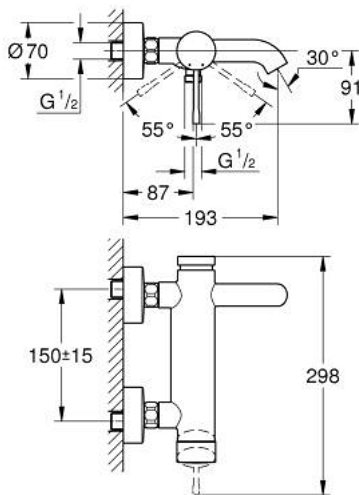

25 250 A01 ESSENCE SINGLE-LEVER BATH MIXER 1/2"

PRODUCT DESCRIPTION

- Colour: hard graphite
- wall mounted
- metal lever
- GROHE SilkMove 35 mm ceramic cartridge
- with temperature limiter
- GROHE LongLife finish
- automatic diverter: bath/shower
- mousseur
- shower outlet 1/2"
- integrated non-return valve
- S-unions
- protected against backflow
- min. recommended pressure 1.0 bar