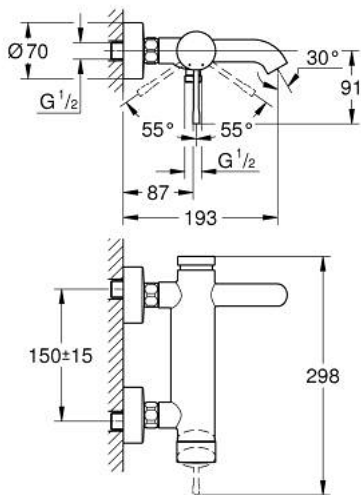

25 250 A01 ESSENCE SINGLE-LEVER BATH MIXER 1/2"

PRODUCT DESCRIPTION

- Tyc: hard graphite
- wall mounted
- metal lever
- GROHE SilkMove 35 mm ceramic cartridge
- with temperature limiter
- GROHE LongLife finish
- automatic diverter: bath/shower
- mousseur
- shower outlet 1/2"
- integrated non-return valve
- S-unions
- protected against backflow
- min. recommended pressure 1.0 bar