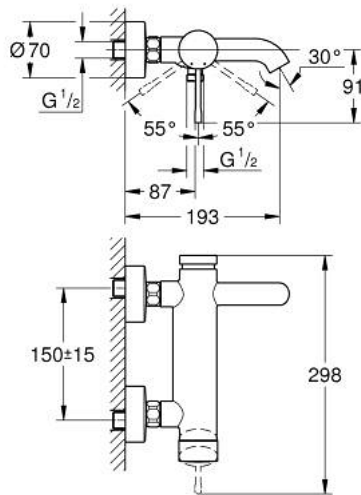

## 25 250 AL1 ESSENCE SINGLE-LEVER BATH MIXER 1/2"

### PRODUCT DESCRIPTION

- Colour: brushed hard graphite
- wall mounted
- metal lever
- GROHE SilkMove 35 mm ceramic cartridge
- with temperature limiter
- GROHE LongLife finish
- automatic diverter: bath/shower
- mousseur
- shower outlet 1/2"
- integrated non-return valve
- S-unions
- protected against backflow
- min. recommended pressure 1.0 bar

### SPARE PARTS

- 1: Lever (Spare part-nr. 46916AL0)
- 2: Screw coupling (Spare part-nr. 46460000)
- 3: Cartridge (Spare part-nr. 46374000)
- 4: S-union (Spare part-nr. 12662AL0)
- 5: Screw connection 1/2" (Spare part-nr. 45044AL0)
- 6: Diverter (Spare part-nr. 46920AL0)
- 7: Non-return valve (Spare part-nr. 08565000)
- 8: Mousseur (Spare part-nr. 13926000)
- 9: Extension 3/4", 20 mm (Spare part-nr. 0713000M)\*
- 10: Special spanner (Spare part-nr. 19377000)\*