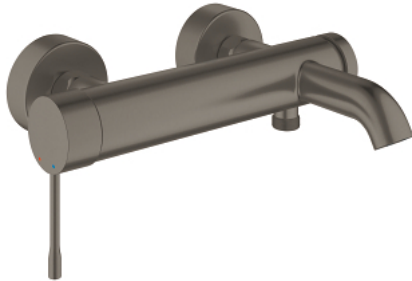

## 25 250 AL1 ESSENCE SINGLE-LEVER BATH MIXER 1/2"

### PRODUCT DESCRIPTION

- Colour: brushed hard graphite
- wall mounted
- metal lever
- GROHE SilkMove 35 mm ceramic cartridge
- with temperature limiter
- GROHE LongLife finish
- automatic diverter: bath/shower
- mousseur
- shower outlet 1/2"
- integrated non-return valve
- S-unions
- protected against backflow
- min. recommended pressure 1.0 bar