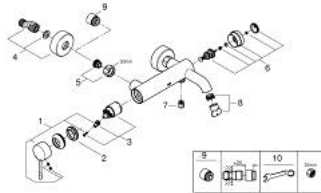

## 25 250 AL1 ESSENCE SINGLE-LEVER BATH MIXER 1/2"

### PRODUCT DESCRIPTION

- Colour: brushed hard graphite
- wall mounted
- metal lever
- GROHE SilkMove 35 mm ceramic cartridge
- with temperature limiter
- GROHE LongLife finish
- automatic diverter: bath/shower
- mousseur
- shower outlet 1/2"
- integrated non-return valve
- S-unions
- protected against backflow
- min. recommended pressure 1.0 bar

### SPARE PARTS

- 1: Lever (Spare part-nr. 46916AL0)
- 2: Screw coupling (Spare part-nr. 46460000)
- 3: Cartridge (Spare part-nr. 46374000)
- 4: S-union (Spare part-nr. 12662AL0)
- 5: Screw connection 1/2" (Spare part-nr. 45044AL0)
- 6: Diverter (Spare part-nr. 46920AL0)
- 7: Non-return valve (Spare part-nr. 08565000)
- 8: Mousseur (Spare part-nr. 13926000)
- 9: Extension 3/4", 20 mm (Spare part-nr. 0713000M)\*
- 10: Special spanner (Spare part-nr. 19377000)\*