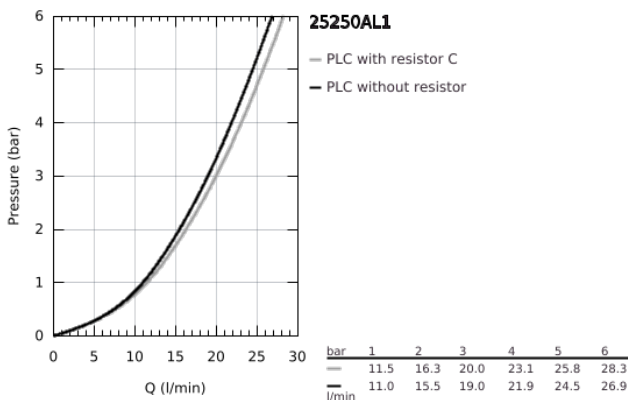

## 25 250 AL1 ESSENCE SINGLE-LEVER BATH MIXER 1/2"

### PRODUCT DESCRIPTION

- Colour: brushed hard graphite
- wall mounted
- metal lever
- GROHE SilkMove 35 mm ceramic cartridge
- with temperature limiter
- GROHE LongLife finish
- automatic diverter: bath/shower
- mousseur
- shower outlet 1/2"
- integrated non-return valve
- S-unions
- protected against backflow
- min. recommended pressure 1.0 bar