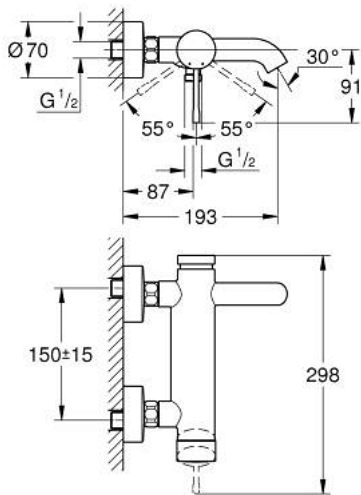

## 25 250 AL1 ESSENCE SINGLE-LEVER BATH MIXER 1/2"

### PRODUCT DESCRIPTION

- Tyc: brushed hard graphite
- wall mounted
- metal lever
- GROHE SilkMove 35 mm ceramic cartridge
- with temperature limiter
- GROHE LongLife finish
- automatic diverter: bath/shower
- mousseur
- shower outlet 1/2"
- integrated non-return valve
- S-unions
- protected against backflow
- min. recommended pressure 1.0 bar

### SPARE PARTS

- 1: Lever (Spare part-nr. 46916AL0)
- 2: Screw coupling (Spare part-nr. 46460000)
- 3: Cartridge (Spare part-nr. 46374000)
- 4: S-union (Spare part-nr. 12662AL0)
- 5: Screw connection 1/2" (Spare part-nr. 45044AL0)
- 6: Diverter (Spare part-nr. 46920AL0)
- 7: Non-return valve (Spare part-nr. 08565000)
- 8: Mousseur (Spare part-nr. 13926000)
- 9: Extension 3/4", 20 mm (Spare part-nr. 0713000M)\*
- 10: Special spanner (Spare part-nr. 19377000)\*