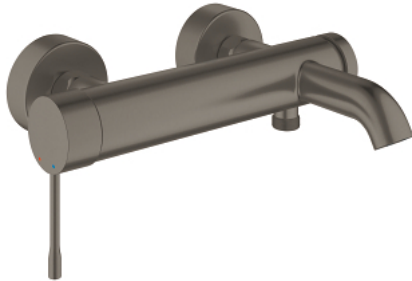

## 25 250 AL1 ESSENCE SINGLE-LEVER BATH MIXER 1/2"

### PRODUCT DESCRIPTION

- Tyc: brushed hard graphite
- wall mounted
- metal lever
- GROHE SilkMove 35 mm ceramic cartridge
- with temperature limiter
- GROHE LongLife finish
- automatic diverter: bath/shower
- mousseur
- shower outlet 1/2"
- integrated non-return valve
- S-unions
- protected against backflow
- min. recommended pressure 1.0 bar