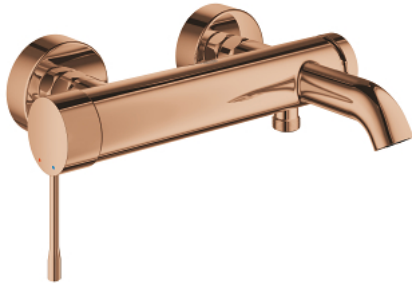

25 250 DA1 ESSENCE SINGLE-LEVER BATH MIXER 1/2"

PRODUCT DESCRIPTION

- Colour: warm sunset
- wall mounted
- metal lever
- GROHE SilkMove 35 mm ceramic cartridge
- with temperature limiter
- GROHE LongLife finish
- automatic diverter: bath/shower
- mousseur
- shower outlet 1/2"
- integrated non-return valve
- S-unions
- protected against backflow
- min. recommended pressure 1.0 bar