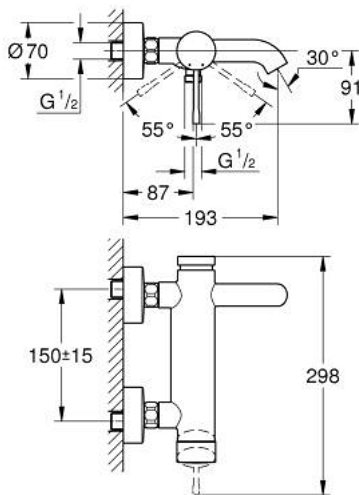

25 250 DA1 ESSENCE SINGLE-LEVER BATH MIXER 1/2"

PRODUCT DESCRIPTION

- Colour: warm sunset
- wall mounted
- metal lever
- GROHE SilkMove 35 mm ceramic cartridge
- with temperature limiter
- GROHE LongLife finish
- automatic diverter: bath/shower
- mousseur
- shower outlet 1/2"
- integrated non-return valve
- S-unions
- protected against backflow
- min. recommended pressure 1.0 bar