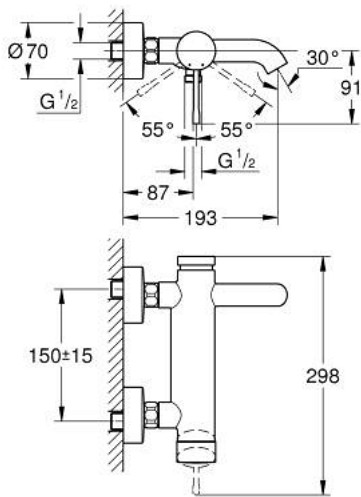

## 25 250 DA1 ESSENCE SINGLE-LEVER BATH MIXER 1/2"

### PRODUCT DESCRIPTION

- Tyc: warm sunset
- wall mounted
- metal lever
- GROHE SilkMove 35 mm ceramic cartridge
- with temperature limiter
- GROHE LongLife finish
- automatic diverter: bath/shower
- mousseur
- shower outlet 1/2"
- integrated non-return valve
- S-unions
- protected against backflow
- min. recommended pressure 1.0 bar