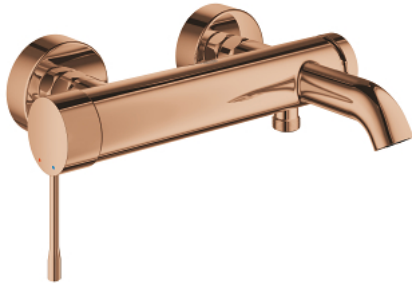

## 25 250 DA1 ESSENCE SINGLE-LEVER BATH MIXER 1/2"

### PRODUCT DESCRIPTION

- Tyc: warm sunset
- wall mounted
- metal lever
- GROHE SilkMove 35 mm ceramic cartridge
- with temperature limiter
- GROHE LongLife finish
- automatic diverter: bath/shower
- mousseur
- shower outlet 1/2"
- integrated non-return valve
- S-unions
- protected against backflow
- min. recommended pressure 1.0 bar