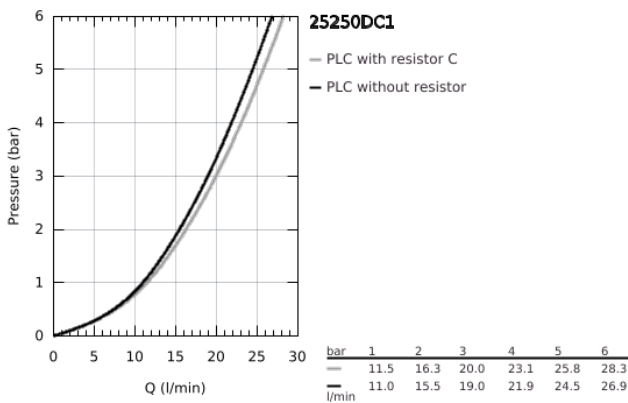

25 250 DC1 ESSENCE SINGLE-LEVER BATH MIXER 1/2"

PRODUCT DESCRIPTION

- Colour: supersteel
- wall mounted
- metal lever
- GROHE SilkMove 35 mm ceramic cartridge
- with temperature limiter
- GROHE LongLife finish
- automatic diverter: bath/shower
- mousseur
- shower outlet 1/2"
- integrated non-return valve
- S-unions
- protected against backflow
- min. recommended pressure 1.0 bar

25 250 DC1 ESSENCE SINGLE-LEVER BATH MIXER 1/2"

SPARE PARTS

- 1: Lever (Spare part-nr. 46916DC0)
- 2: Screw coupling (Spare part-nr. 46460000)
- 3: Cartridge (Spare part-nr. 46374000)
- 4: S-union (Spare part-nr. 12662DC0)
- 5: Screw connection 1/2" (Spare part-nr. 45044DC0)
- 6: Diverter (Spare part-nr. 46920DC0)
- 7: Non-return valve (Spare part-nr. 08565000)
- 8: Mousseur (Spare part-nr. 13926000)
- 9: Extension 3/4", 20 mm (Spare part-nr. 0713000M)*
- 10: Special spanner (Spare part-nr. 19377000)*