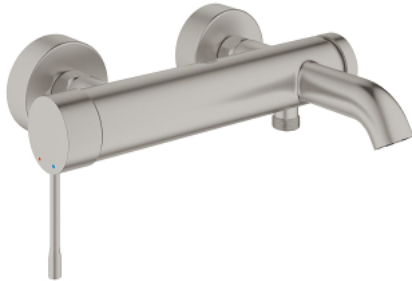

25 250 DC1 ESSENCE SINGLE-LEVER BATH MIXER 1/2"

PRODUCT DESCRIPTION

- Colour: supersteel
- wall mounted
- metal lever
- GROHE SilkMove 35 mm ceramic cartridge
- with temperature limiter
- GROHE LongLife finish
- automatic diverter: bath/shower
- mousseur
- shower outlet 1/2"
- integrated non-return valve
- S-unions
- protected against backflow
- min. recommended pressure 1.0 bar

25 250 DC1 ESSENCE SINGLE-LEVER BATH MIXER 1/2"

SPARE PARTS

- 1: Lever (Spare part-nr. 46916DC0)
- 2: Screw coupling (Spare part-nr. 46460000)
- 3: Cartridge (Spare part-nr. 46374000)
- 4: S-union (Spare part-nr. 12662DC0)
- 5: Screw connection 1/2" (Spare part-nr. 45044DC0)
- 6: Diverter (Spare part-nr. 46920DC0)
- 7: Non-return valve (Spare part-nr. 08565000)
- 8: Mousseur (Spare part-nr. 13926000)
- 9: Extension 3/4", 20 mm (Spare part-nr. 0713000M)*
- 10: Special spanner (Spare part-nr. 19377000)*