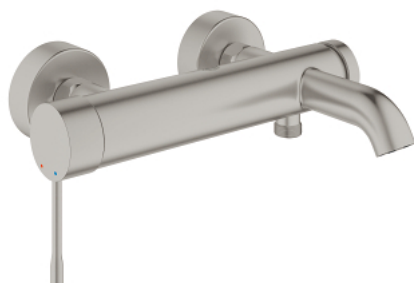

## 25 250 DC1 ESSENCE SINGLE-LEVER BATH MIXER 1/2"

### PRODUCT DESCRIPTION

- Typ: supersteel
- wall mounted
- metal lever
- GROHE SilkMove 35 mm ceramic cartridge
- with temperature limiter
- GROHE LongLife finish
- automatic diverter: bath/shower
- mousseur
- shower outlet 1/2"
- integrated non-return valve
- S-unions
- protected against backflow
- min. recommended pressure 1.0 bar