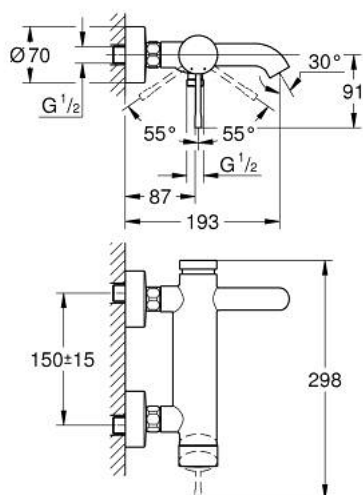

## 25 250 DC1 ESSENCE SINGLE-LEVER BATH MIXER 1/2"

### PRODUCT DESCRIPTION

- Typ: supersteel
- wall mounted
- metal lever
- GROHE SilkMove 35 mm ceramic cartridge
- with temperature limiter
- GROHE LongLife finish
- automatic diverter: bath/shower
- mousseur
- shower outlet 1/2"
- integrated non-return valve
- S-unions
- protected against backflow
- min. recommended pressure 1.0 bar

### SPARE PARTS

- 1: Lever (Spare part-nr. 46916DC0)
- 2: Screw coupling (Spare part-nr. 46460000)
- 3: Cartridge (Spare part-nr. 46374000)
- 4: S-union (Spare part-nr. 12662DC0)
- 5: Screw connection 1/2" (Spare part-nr. 45044DC0)
- 6: Diverter (Spare part-nr. 46920DC0)
- 7: Non-return valve (Spare part-nr. 08565000)
- 8: Mousseur (Spare part-nr. 13926000)
- 9: Extension 3/4", 20 mm (Spare part-nr. 0713000M)\*
- 10: Special spanner (Spare part-nr. 19377000)\*