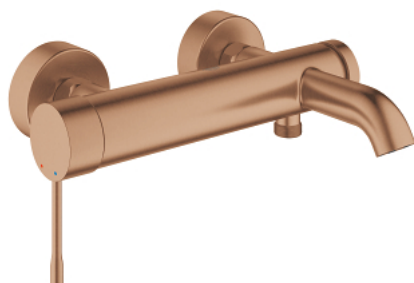

25 250 DL1 ESSENCE SINGLE-LEVER BATH MIXER 1/2"

PRODUCT DESCRIPTION

- Colour: brushed warm sunset
- wall mounted
- metal lever
- GROHE SilkMove 35 mm ceramic cartridge
- with temperature limiter
- GROHE LongLife finish
- automatic diverter: bath/shower
- mousseur
- shower outlet 1/2"
- integrated non-return valve
- S-unions
- protected against backflow
- min. recommended pressure 1.0 bar