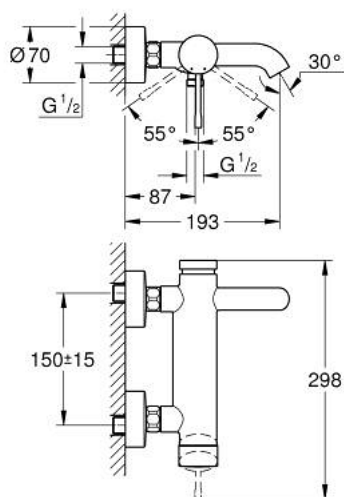

25 250 DL1 ESSENCE SINGLE-LEVER BATH MIXER 1/2"

PRODUCT DESCRIPTION

- Colour: brushed warm sunset
- wall mounted
- metal lever
- GROHE SilkMove 35 mm ceramic cartridge
- with temperature limiter
- GROHE LongLife finish
- automatic diverter: bath/shower
- mousseur
- shower outlet 1/2"
- integrated non-return valve
- S-unions
- protected against backflow
- min. recommended pressure 1.0 bar