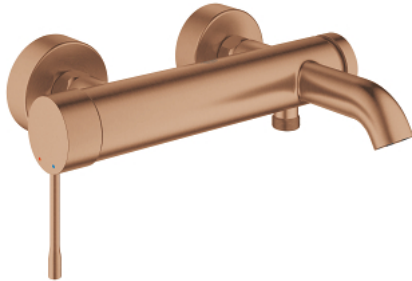

## 25 250 DL1 ESSENCE SINGLE-LEVER BATH MIXER 1/2"

### PRODUCT DESCRIPTION

- Tyc: brushed warm sunset
- wall mounted
- metal lever
- GROHE SilkMove 35 mm ceramic cartridge
- with temperature limiter
- GROHE LongLife finish
- automatic diverter: bath/shower
- mousseur
- shower outlet 1/2"
- integrated non-return valve
- S-unions
- protected against backflow
- min. recommended pressure 1.0 bar