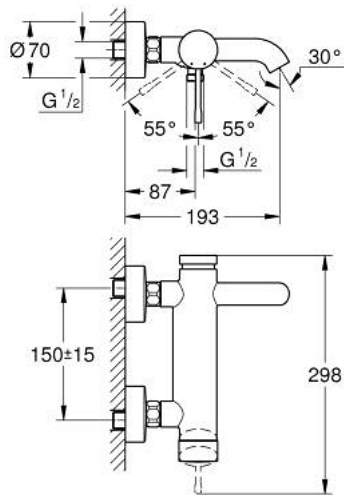

## 25 250 DL1 ESSENCE SINGLE-LEVER BATH MIXER 1/2"

### PRODUCT DESCRIPTION

- Tyc: brushed warm sunset
- wall mounted
- metal lever
- GROHE SilkMove 35 mm ceramic cartridge
- with temperature limiter
- GROHE LongLife finish
- automatic diverter: bath/shower
- mousseur
- shower outlet 1/2"
- integrated non-return valve
- S-unions
- protected against backflow
- min. recommended pressure 1.0 bar