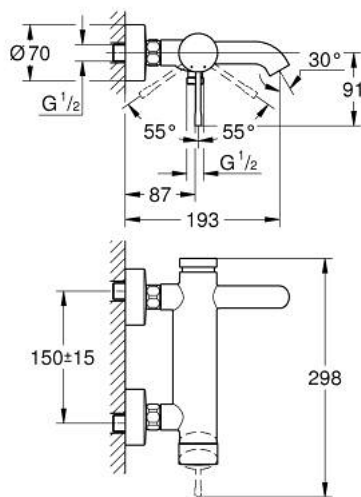

25 250 GL1 ESSENCE SINGLE-LEVER BATH MIXER 1/2"

PRODUCT DESCRIPTION

- Colour: cool sunrise
- wall mounted
- metal lever
- GROHE SilkMove 35 mm ceramic cartridge
- with temperature limiter
- GROHE LongLife finish
- automatic diverter: bath/shower
- mousseur
- shower outlet 1/2"
- integrated non-return valve
- S-unions
- protected against backflow
- min. recommended pressure 1.0 bar