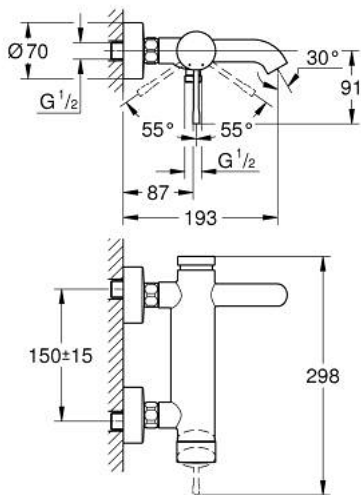

25 250 GL1 ESSENCE SINGLE-LEVER BATH MIXER 1/2"

PRODUCT DESCRIPTION

- Typ: cool sunrise
- wall mounted
- metal lever
- GROHE SilkMove 35 mm ceramic cartridge
- with temperature limiter
- GROHE LongLife finish
- automatic diverter: bath/shower
- mousseur
- shower outlet 1/2"
- integrated non-return valve
- S-unions
- protected against backflow
- min. recommended pressure 1.0 bar