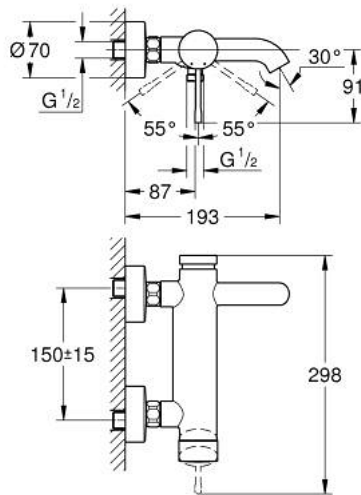

25 250 GN1 ESSENCE SINGLE-LEVER BATH MIXER 1/2"

PRODUCT DESCRIPTION

- Colour: brushed cool sunrise
- wall mounted
- metal lever
- GROHE SilkMove 35 mm ceramic cartridge
- with temperature limiter
- GROHE LongLife finish
- automatic diverter: bath/shower
- mousseur
- shower outlet 1/2"
- integrated non-return valve
- S-unions
- protected against backflow
- min. recommended pressure 1.0 bar