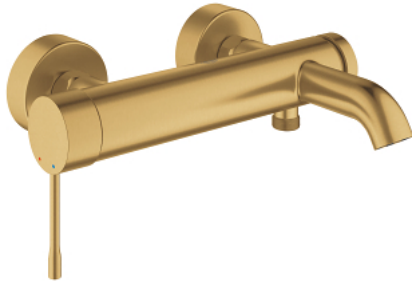

25 250 GN1 ESSENCE SINGLE-LEVER BATH MIXER 1/2"

PRODUCT DESCRIPTION

- Colour: brushed cool sunrise
- wall mounted
- metal lever
- GROHE SilkMove 35 mm ceramic cartridge
- with temperature limiter
- GROHE LongLife finish
- automatic diverter: bath/shower
- mousseur
- shower outlet 1/2"
- integrated non-return valve
- S-unions
- protected against backflow
- min. recommended pressure 1.0 bar