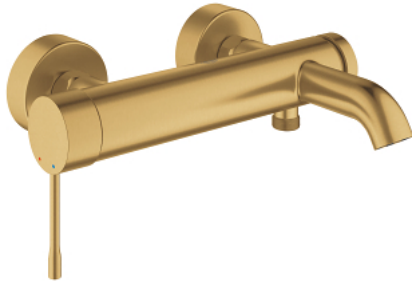

## 25 250 GN1 ESSENCE SINGLE-LEVER BATH MIXER 1/2"

### PRODUCT DESCRIPTION

- Tyc: brushed cool sunrise
- wall mounted
- metal lever
- GROHE SilkMove 35 mm ceramic cartridge
- with temperature limiter
- GROHE LongLife finish
- automatic diverter: bath/shower
- mousseur
- shower outlet 1/2"
- integrated non-return valve
- S-unions
- protected against backflow
- min. recommended pressure 1.0 bar