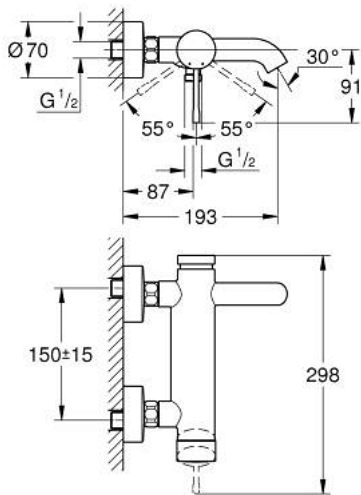

## 25 250 GN1 ESSENCE SINGLE-LEVER BATH MIXER 1/2"

### PRODUCT DESCRIPTION

- Tyc: brushed cool sunrise
- wall mounted
- metal lever
- GROHE SilkMove 35 mm ceramic cartridge
- with temperature limiter
- GROHE LongLife finish
- automatic diverter: bath/shower
- mousseur
- shower outlet 1/2"
- integrated non-return valve
- S-unions
- protected against backflow
- min. recommended pressure 1.0 bar