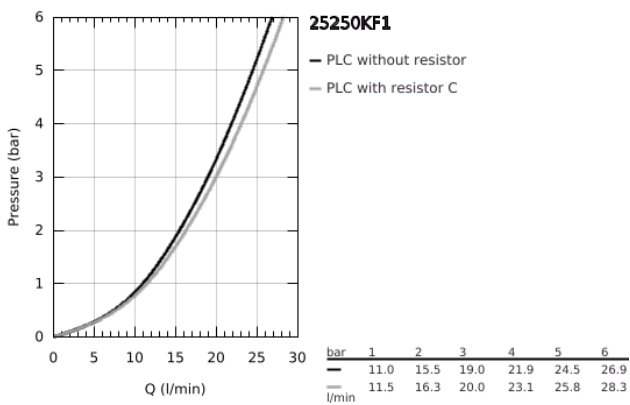

25 250 KF1 ESSENCE SINGLE-LEVER BATH MIXER 1/2"

PRODUCT DESCRIPTION

- Colour: phantom black
- wall mounted
- metal lever
- GROHE SilkMove 35 mm ceramic cartridge
- with temperature limiter
- automatic diverter: bath/shower
- mousseur
- shower outlet 1/2"
- integrated non-return valve
- S-unions
- protected against backflow
- min. recommended pressure 1.0 bar

25 250 KF1 ESSENCE SINGLE-LEVER BATH MIXER 1/2"

SPARE PARTS

- 1: Lever (Spare part-nr. 46916KF0)
- 2: Screw coupling (Spare part-nr. 46460000)
- 3: Cartridge (Spare part-nr. 46374000)
- 4: S-union (Spare part-nr. 12662KF0)
- 5: Screw connection 1/2" (Spare part-nr. 45044KF0)
- 6: Diverter (Spare part-nr. 46920KF0)
- 7: Non-return valve (Spare part-nr. 08565000)
- 8: Mousseur (Spare part-nr. 13926000)
- 9: Extension 3/4", 20 mm (Spare part-nr. 0713000M)*
- 10: Special spanner (Spare part-nr. 19377000)*