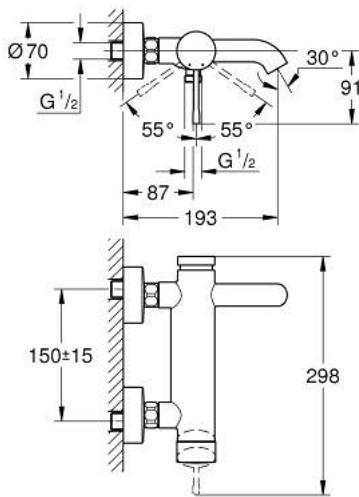

25 250 KF1 ESSENCE SINGLE-LEVER BATH MIXER 1/2"

PRODUCT DESCRIPTION

- Colour: phantom black
- wall mounted
- metal lever
- GROHE SilkMove 35 mm ceramic cartridge
- with temperature limiter
- automatic diverter: bath/shower
- mousseur
- shower outlet 1/2"
- integrated non-return valve
- S-unions
- protected against backflow
- min. recommended pressure 1.0 bar

25 250 KF1 ESSENCE SINGLE-LEVER BATH MIXER 1/2"

SPARE PARTS

- 1: Lever (Spare part-nr. 46916KF0)
- 2: Screw coupling (Spare part-nr. 46460000)
- 3: Cartridge (Spare part-nr. 46374000)
- 4: S-union (Spare part-nr. 12662KF0)
- 5: Screw connection 1/2" (Spare part-nr. 45044KF0)
- 6: Diverter (Spare part-nr. 46920KF0)
- 7: Non-return valve (Spare part-nr. 08565000)
- 8: Mousseur (Spare part-nr. 13926000)
- 9: Extension 3/4", 20 mm (Spare part-nr. 0713000M)*
- 10: Special spanner (Spare part-nr. 19377000)*