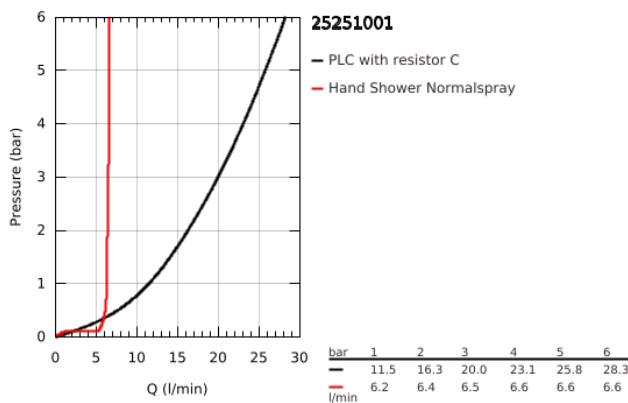

25 251 001 ESSENCE FOUR-HOLE SINGLE-LEVER BATH COMBINATION

PRODUCT DESCRIPTION

- Colour: chrome
- GROHE SilkMove 35 mm ceramic cartridge
- with temperature limiter
- GROHE LongLife finish
- consisting of:
 - pre-assembled spout fixing
 - single lever mixer operating element
 - metal lever
 - bath inlet with mousseur
 - diverter bath/shower
 - Stick hand shower
 - metal shower hose 2000 mm (always chrome for any colour of the set)
 - flexible connection hoses
 - connection for shower hose
 - protected against backflow
 - for use with 29 037 000
 - min. recommended pressure 1.0 bar
 - professional exclusive

25 251 001 ESSENCE FOUR-HOLE SINGLE-LEVER BATH COMBINATION

SPARE PARTS

- 1: Lever (Spare part-nr. 46916000)
 - 2: Cartridge (Spare part-nr. 46374000)
 - 3: Connecting hose (Spare part-nr. 07227000)
 - 4: Dirt strainer (Spare part-nr. 0700200M)
 - 5: Cone nut (Spare part-nr. 08864000)
 - 6: Compression spring (Spare part-nr. 00869000)
 - 7: Diverter knob (Spare part-nr. 46721000)
 - 8: Diverter (Spare part-nr. 45443000)
 - 8.1: O-Ring Ø6 x Ø2 (Spare part-nr. 0128300M)
 - 8.2: Sealing washer (Spare part-nr. 0120500M)
 - 9: Repl.kit f.shank fastening 3/4" (Spare part-nr. 45444000)
 - 10: Non-return valve (Spare part-nr. 08565000)
 - 11: Connecting hose (Spare part-nr. 07300000)
 - 12: Connecting hose (Spare part-nr. 48018000)
 - 13: Mousseur (Spare part-nr. 13926000)
 - 14: Metal shower hose (Spare part-nr. 28146000)
 - 15: Socket spanner (Spare part-nr. 19332000)*
- * Optional accessories