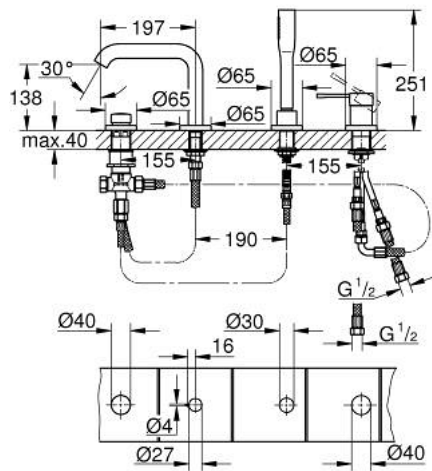

25 251 001 ESSENCE FOUR-HOLE SINGLE-LEVER BATH COMBINATION

PRODUCT DESCRIPTION

- Colour: chrome
- GROHE SilkMove 35 mm ceramic cartridge
- with temperature limiter
- GROHE LongLife finish
- consisting of:
 - pre-assembled spout fixing
 - single lever mixer operating element
 - metal lever
 - bath inlet with mousseur
 - diverter bath/shower
 - Stick hand shower
 - metal shower hose 2000 mm (always chrome for any colour of the set)
 - flexible connection hoses
 - connection for shower hose
 - protected against backflow
 - for use with 29 037 000
 - min. recommended pressure 1.0 bar
 - professional exclusive

25 251 001 ESSENCE FOUR-HOLE SINGLE-LEVER BATH COMBINATION

SPARE PARTS

- 1: Lever (Spare part-nr. 46916000)
 - 2: Cartridge (Spare part-nr. 46374000)
 - 3: Connecting hose (Spare part-nr. 07227000)
 - 4: Dirt strainer (Spare part-nr. 0700200M)
 - 5: Cone nut (Spare part-nr. 08864000)
 - 6: Compression spring (Spare part-nr. 00869000)
 - 7: Diverter knob (Spare part-nr. 46721000)
 - 8: Diverter (Spare part-nr. 45443000)
 - 8.1: O-Ring Ø6 x Ø2 (Spare part-nr. 0128300M)
 - 8.2: Sealing washer (Spare part-nr. 0120500M)
 - 9: Repl.kit f.shank fastening 3/4" (Spare part-nr. 45444000)
 - 10: Non-return valve (Spare part-nr. 08565000)
 - 11: Connecting hose (Spare part-nr. 07300000)
 - 12: Connecting hose (Spare part-nr. 48018000)
 - 13: Mousseur (Spare part-nr. 13926000)
 - 14: Metal shower hose (Spare part-nr. 28146000)
 - 15: Socket spanner (Spare part-nr. 19332000)*
- * Optional accessories