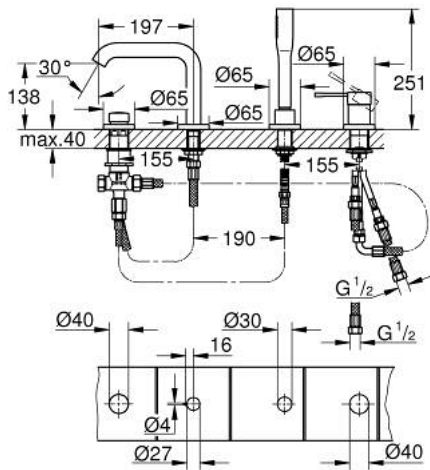

## 25 251 A01 ESSENCE FOUR-HOLE SINGLE-LEVER BATH COMBINATION

### PRODUCT DESCRIPTION

- Colour: hard graphite
- GROHE SilkMove 35 mm ceramic cartridge
- with temperature limiter
- GROHE LongLife finish
- consisting of:
- pre-assembled spout fixing
- single lever mixer operating element
- metal lever
- bath inlet with mousseur
- diverter bath/shower
- metal stick hand shower
- metal shower hose 2000 mm (always chrome for any colour of the set)
- flexible connection hoses
- connection for shower hose
- protected against backflow
- for use with 29 037 000
- min. recommended pressure 1.0 bar
- professional exclusive