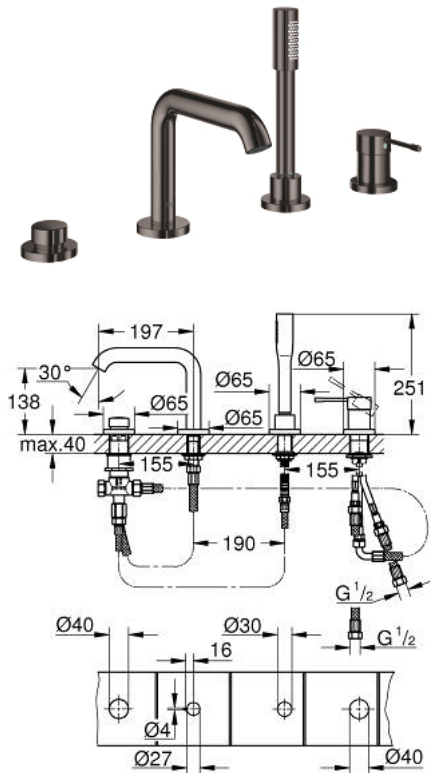

25 251 A01 ESSENCE FOUR-HOLE SINGLE-LEVER BATH COMBINATION

PRODUCT DESCRIPTION

- Tyc: hard graphite
- GROHE SilkMove 35 mm ceramic cartridge
- with temperature limiter
- GROHE LongLife finish
- consisting of:
- pre-assembled spout fixing
- single lever mixer operating element
- metal lever
- bath inlet with mousseur
- diverter bath/shower
- metal stick hand shower
- metal shower hose 2000 mm (always chrome for any colour of the set)
- flexible connection hoses
- connection for shower hose
- protected against backflow
- for use with 29 037 000
- min. recommended pressure 1.0 bar
- professional exclusive