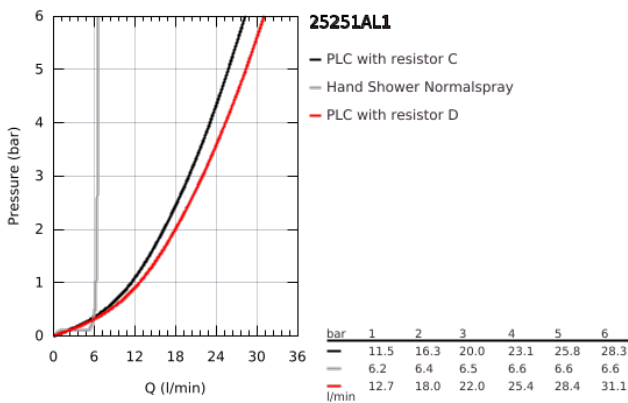

25 251 AL1 ESSENCE FOUR-HOLE SINGLE-LEVER BATH COMBINATION

PRODUCT DESCRIPTION

- Colour: brushed hard graphite
- GROHE SilkMove 35 mm ceramic cartridge
- with temperature limiter
- GROHE LongLife finish
- consisting of:
 - pre-assembled spout fixing
 - single lever mixer operating element
 - metal lever
 - bath inlet with mousseur
 - diverter bath/shower
 - metal stick hand shower
 - metal shower hose 2000 mm (always chrome for any colour of the set)
 - flexible connection hoses
 - connection for shower hose
 - protected against backflow
 - for use with 29 037 000
 - min. recommended pressure 1.0 bar
 - professional exclusive

25 251 AL1 ESSENCE FOUR-HOLE SINGLE-LEVER BATH COMBINATION

SPARE PARTS

- 1: Lever (Spare part-nr. 46916AL0)
 - 2: Cartridge (Spare part-nr. 46374000)
 - 3: Connecting hose (Spare part-nr. 07227000)
 - 4: Dirt strainer (Spare part-nr. 0700200M)
 - 5: Cone nut (Spare part-nr. 08864AL0)
 - 6: Compression spring (Spare part-nr. 00869000)
 - 7: Diverter knob (Spare part-nr. 46721AL0)
 - 8: Diverter (Spare part-nr. 45443000)
 - 8.1: O-Ring $\varnothing 6 \times \varnothing 2$ (Spare part-nr. 0128300M)
 - 8.2: Sealing washer (Spare part-nr. 0120500M)
 - 9: Repl.kit f.shank fastening 3/4" (Spare part-nr. 45444000)
 - 10: Non-return valve (Spare part-nr. 08565000)
 - 11: Connecting hose (Spare part-nr. 07300000)
 - 12: Connecting hose (Spare part-nr. 48018000)
 - 13: Mousseur (Spare part-nr. 13926000)
 - 14: Metal shower hose (Spare part-nr. 28146000)
 - 15: Socket spanner (Spare part-nr. 19332000)*
- * Optional accessories