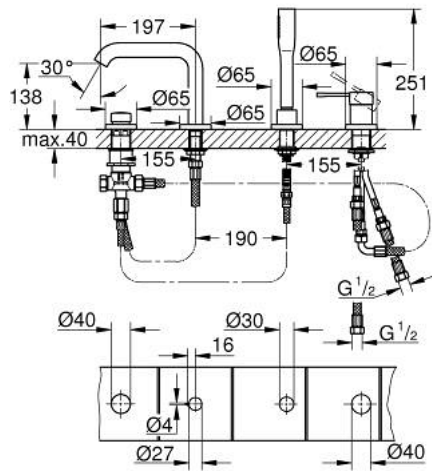

25 251 AL1 ESSENCE FOUR-HOLE SINGLE-LEVER BATH COMBINATION

PRODUCT DESCRIPTION

- Tyc: brushed hard graphite
- GROHE SilkMove 35 mm ceramic cartridge
- with temperature limiter
- GROHE LongLife finish
- consisting of:
 - pre-assembled spout fixing
 - single lever mixer operating element
 - metal lever
 - bath inlet with mousseur
 - diverter bath/shower
 - metal stick hand shower
 - metal shower hose 2000 mm (always chrome for any colour of the set)
 - flexible connection hoses
 - connection for shower hose
 - protected against backflow
 - for use with 29 037 000
 - min. recommended pressure 1.0 bar
 - professional exclusive

25 251 AL1 ESSENCE FOUR-HOLE SINGLE-LEVER BATH COMBINATION

SPARE PARTS

- 1: Lever (Spare part-nr. 46916AL0)
 - 2: Cartridge (Spare part-nr. 46374000)
 - 3: Connecting hose (Spare part-nr. 07227000)
 - 4: Dirt strainer (Spare part-nr. 0700200M)
 - 5: Cone nut (Spare part-nr. 08864AL0)
 - 6: Compression spring (Spare part-nr. 00869000)
 - 7: Diverter knob (Spare part-nr. 46721AL0)
 - 8: Diverter (Spare part-nr. 45443000)
 - 8.1: Sealing washer $\varnothing 6 \times \varnothing 2$ (Spare part-nr. 0128300M)
 - 8.2: Sealing washer (Spare part-nr. 0120500M)
 - 9: Replacement kit for shank fastening (Spare part-nr. 45444000)
 - 10: Non-return valve (Spare part-nr. 08565000)
 - 11: Connecting hose (Spare part-nr. 07300000)
 - 12: Connecting hose (Spare part-nr. 48018000)
 - 13: Mousseur (Spare part-nr. 13926000)
 - 14: Metal shower hose (Spare part-nr. 28146000)
 - 15: Socket spanner (Spare part-nr. 19332000)*
- * Optional accessories