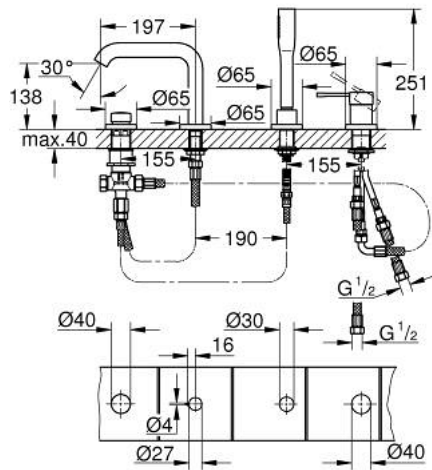

## 25 251 DA1 ESSENCE FOUR-HOLE SINGLE-LEVER BATH COMBINATION

### PRODUCT DESCRIPTION

- Colour: warm sunset
- GROHE SilkMove 35 mm ceramic cartridge
- with temperature limiter
- GROHE LongLife finish
- consisting of:
  - pre-assembled spout fixing
  - single lever mixer operating element
  - metal lever
  - bath inlet with mousseur
  - diverter bath/shower
  - metal stick hand shower
  - metal shower hose 2000 mm (always chrome for any colour of the set)
  - flexible connection hoses
  - connection for shower hose
  - protected against backflow
  - for use with 29 037 000
  - min. recommended pressure 1.0 bar
  - professional exclusive