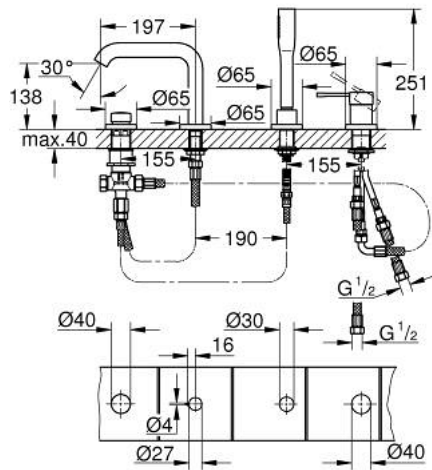

25 251 DA1 ESSENCE FOUR-HOLE SINGLE-LEVER BATH COMBINATION

PRODUCT DESCRIPTION

- Tyc: warm sunset
- GROHE SilkMove 35 mm ceramic cartridge
- with temperature limiter
- GROHE LongLife finish
- consisting of:
 - pre-assembled spout fixing
 - single lever mixer operating element
 - metal lever
 - bath inlet with mousseur
 - diverter bath/shower
 - metal stick hand shower
 - metal shower hose 2000 mm (always chrome for any colour of the set)
 - flexible connection hoses
 - connection for shower hose
 - protected against backflow
 - for use with 29 037 000
 - min. recommended pressure 1.0 bar
 - professional exclusive