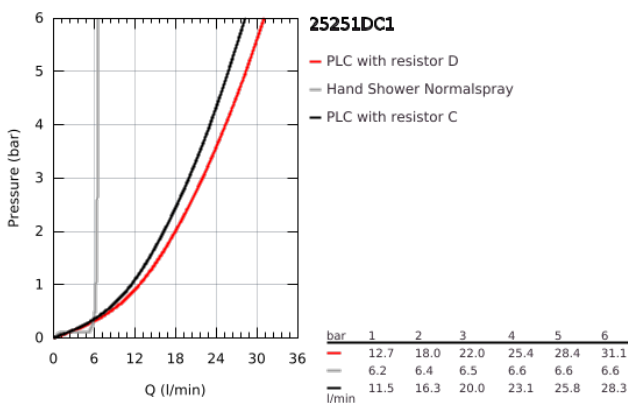

25 251 DC1 ESSENCE FOUR-HOLE SINGLE-LEVER BATH COMBINATION

PRODUCT DESCRIPTION

- Colour: supersteel
- GROHE SilkMove 35 mm ceramic cartridge
- with temperature limiter
- GROHE LongLife finish
- consisting of:
 - pre-assembled spout fixing
 - single lever mixer operating element
 - metal lever
 - bath inlet with mousseur
 - diverter bath/shower
 - metal stick hand shower
 - metal shower hose 2000 mm (always chrome for any colour of the set)
 - flexible connection hoses
 - connection for shower hose
 - protected against backflow
 - for use with 29 037 000
 - min. recommended pressure 1.0 bar
 - professional exclusive

25 251 DC1 ESSENCE FOUR-HOLE SINGLE-LEVER BATH COMBINATION

SPARE PARTS

- 1: Lever (Spare part-nr. 46916DC0)
 - 2: Cartridge (Spare part-nr. 46374000)
 - 3: Connecting hose (Spare part-nr. 07227000)
 - 4: Dirt strainer (Spare part-nr. 0700200M)
 - 5: Cone nut (Spare part-nr. 08864DC0)
 - 6: Compression spring (Spare part-nr. 00869000)
 - 7: Diverter knob (Spare part-nr. 46721DC0)
 - 8: Diverter (Spare part-nr. 45443000)
 - 8.1: O-Ring $\varnothing 6 \times \varnothing 2$ (Spare part-nr. 0128300M)
 - 8.2: Sealing washer (Spare part-nr. 0120500M)
 - 9: Repl.kit f.shank fastening 3/4" (Spare part-nr. 45444000)
 - 10: Non-return valve (Spare part-nr. 08565000)
 - 11: Connecting hose (Spare part-nr. 07300000)
 - 12: Connecting hose (Spare part-nr. 48018000)
 - 13: Mousseur (Spare part-nr. 13926000)
 - 14: Metal shower hose (Spare part-nr. 28146000)
 - 15: Socket spanner (Spare part-nr. 19332000)*
- * Optional accessories