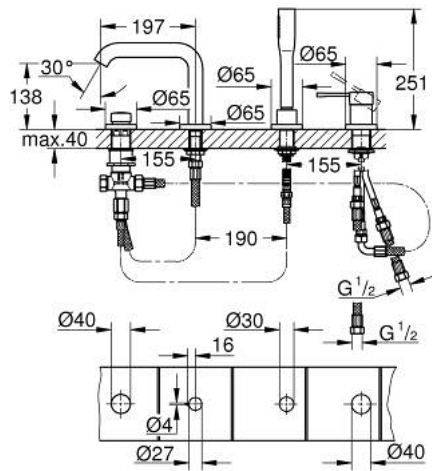

25 251 DL1 ESSENCE FOUR-HOLE SINGLE-LEVER BATH COMBINATION

PRODUCT DESCRIPTION

- Colour: brushed warm sunset
- GROHE SilkMove 35 mm ceramic cartridge
- with temperature limiter
- GROHE LongLife finish
- consisting of:
 - pre-assembled spout fixing
 - single lever mixer operating element
 - metal lever
 - bath inlet with mousseur
 - diverter bath/shower
 - metal stick hand shower
 - metal shower hose 2000 mm (always chrome for any colour of the set)
 - flexible connection hoses
 - connection for shower hose
 - protected against backflow
 - for use with 29 037 000
 - min. recommended pressure 1.0 bar
 - professional exclusive