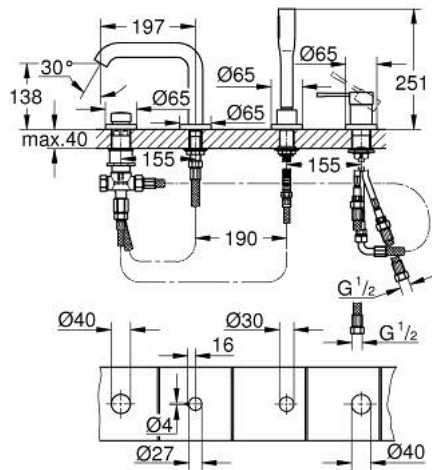

25 251 GL1 ESSENCE FOUR-HOLE SINGLE-LEVER BATH COMBINATION

PRODUCT DESCRIPTION

- Colour: cool sunrise
- GROHE SilkMove 35 mm ceramic cartridge
- with temperature limiter
- GROHE LongLife finish
- consisting of:
 - pre-assembled spout fixing
 - single lever mixer operating element
 - metal lever
 - bath inlet with mousseur
 - diverter bath/shower
 - metal stick hand shower
 - metal shower hose 2000 mm (always chrome for any colour of the set)
 - flexible connection hoses
 - connection for shower hose
 - protected against backflow
 - for use with 29 037 000
 - min. recommended pressure 1.0 bar
 - professional exclusive