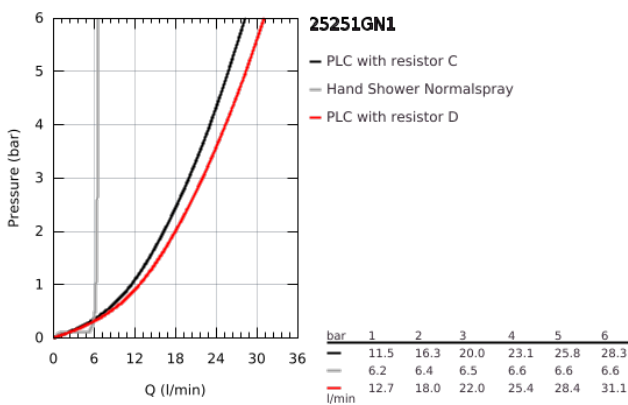

25 251 GN1 ESSENCE FOUR-HOLE SINGLE-LEVER BATH COMBINATION

PRODUCT DESCRIPTION

- Colour: brushed cool sunrise
- GROHE SilkMove 35 mm ceramic cartridge
- with temperature limiter
- GROHE LongLife finish
- consisting of:
 - pre-assembled spout fixing
 - single lever mixer operating element
 - metal lever
 - bath inlet with mousseur
 - diverter bath/shower
 - metal stick hand shower
 - metal shower hose 2000 mm (always chrome for any colour of the set)
 - flexible connection hoses
 - connection for shower hose
 - protected against backflow
 - for use with 29 037 000
 - min. recommended pressure 1.0 bar
 - professional exclusive

25 251 GN1 ESSENCE FOUR-HOLE SINGLE-LEVER BATH COMBINATION

SPARE PARTS

- 1: Lever (Spare part-nr. 46916GN0)
 - 2: Cartridge (Spare part-nr. 46374000)
 - 3: Connecting hose (Spare part-nr. 07227000)
 - 4: Dirt strainer (Spare part-nr. 0700200M)
 - 5: Cone nut (Spare part-nr. 08864GN0)
 - 6: Compression spring (Spare part-nr. 00869000)
 - 7: diverter knob (Spare part-nr. 46721GN0)
 - 8: Diverter (Spare part-nr. 45443000)
 - 8.1: O-Ring Ø6 x Ø2 (Spare part-nr. 0128300M)
 - 8.2: Sealing washer (Spare part-nr. 0120500M)
 - 9: Repl.kit f.shank fastening 3/4" (Spare part-nr. 45444000)
 - 10: Non-return valve (Spare part-nr. 08565000)
 - 11: Connecting hose (Spare part-nr. 07300000)
 - 12: Connecting hose (Spare part-nr. 48018000)
 - 13: Mousseur (Spare part-nr. 13926000)
 - 14: Metal shower hose (Spare part-nr. 28146000)
 - 15: Socket spanner (Spare part-nr. 19332000)*
- * Optional accessories