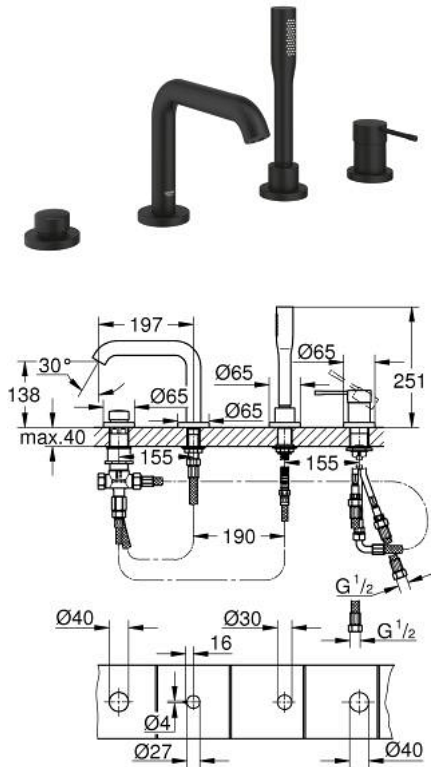

## 25 251 KF1 ESSENCE FOUR-HOLE SINGLE-LEVER BATH COMBINATION

### PRODUCT DESCRIPTION

- Tyc: phantom black
- GROHE SilkMove 35 mm ceramic cartridge
- with temperature limiter
- pre-assembled spout fixing
- single lever mixer operating element
- metal lever
- bath inlet with mousseur
- diverter bath/shower
- hand shower
- metal shower hose 2000 mm (always chrome for any colour of the set)
- flexible connection hoses
- connection for shower hose
- protected against backflow
- for use with 29 037 000
- professional exclusive

### SPARE PARTS

- 1: Lever (Spare part-nr. 46916KF0)
  - 2: Cartridge (Spare part-nr. 46374000)
  - 3: Connecting hose (Spare part-nr. 07227000)
  - 4: Dirt strainer (Spare part-nr. 0700200M)
  - 5: Cone nut (Spare part-nr. 08864KF0)
  - 6: Compression spring (Spare part-nr. 00869000)
  - 7: diverter knob (Spare part-nr. 46721KF0)
  - 8: Diverter (Spare part-nr. 45443000)
  - 8.1: Sealing washer  $\varnothing 6 \times \varnothing 2$  (Spare part-nr. 0128300M)
  - 8.2: Sealing washer (Spare part-nr. 0120500M)
  - 9: Replacement kit for shank fastening (Spare part-nr. 45444000)
  - 10: Non-return valve (Spare part-nr. 08565000)
  - 11: Connecting hose (Spare part-nr. 07300000)
  - 12: Connecting hose (Spare part-nr. 48018000)
  - 13: Mousseur (Spare part-nr. 13926000)
  - 14: Metal shower hose (Spare part-nr. 28146000)
  - 15: Socket spanner (Spare part-nr. 19332000)\*
- \* Optional accessories