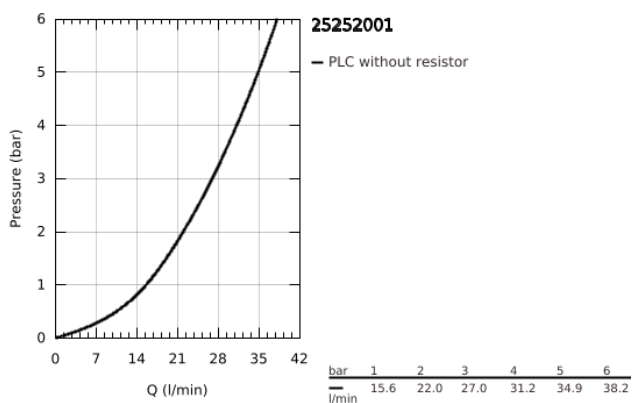

## 25 252 001 ESSENCE SINGLE-LEVER SHOWER MIXER 1/2"

### PRODUCT DESCRIPTION

- Colour: chrome
- wall mounted
- metal lever
- GROHE SilkMove 35 mm ceramic cartridge
- with temperature limiter
- GROHE LongLife finish
- shower outlet 1/2"
- integrated non-return valve
- S-unions
- protected against backflow
- min. recommended pressure 1.0 bar
- professional exclusive