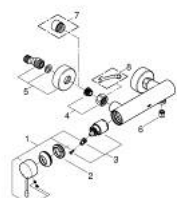

## 25 252 001 ESSENCE SINGLE-LEVER SHOWER MIXER 1/2"

### PRODUCT DESCRIPTION

- Colour: chrome
- wall mounted
- metal lever
- GROHE SilkMove 35 mm ceramic cartridge
- with temperature limiter
- GROHE LongLife finish
- shower outlet 1/2"
- integrated non-return valve
- S-unions
- protected against backflow
- min. recommended pressure 1.0 bar
- professional exclusive

### SPARE PARTS

- 1: Lever (Spare part-nr. 46916000)
- 2: Screw coupling (Spare part-nr. 46460000)
- 3: Cartridge (Spare part-nr. 46374000)
- 4: Screw connection 1/2" (Spare part-nr. 45044000)
- 5: S-union (Spare part-nr. 12662000)
- 6: Non-return valve (Spare part-nr. 47886000)
- 7: Extension 3/4", 20 mm (Spare part-nr. 0713000M)\*
- 8: Special spanner (Spare part-nr. 19377000)\*