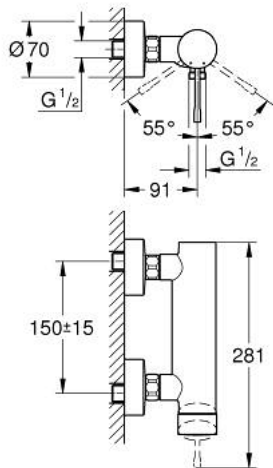

## 25 252 001 ESSENCE SINGLE-LEVER SHOWER MIXER 1/2"

### PRODUCT DESCRIPTION

- Colour: chrome
- wall mounted
- metal lever
- GROHE SilkMove 35 mm ceramic cartridge
- with temperature limiter
- GROHE LongLife finish
- shower outlet 1/2"
- integrated non-return valve
- S-unions
- protected against backflow
- min. recommended pressure 1.0 bar
- professional exclusive

### SPARE PARTS

- 1: Lever (Spare part-nr. 46916000)
- 2: Screw coupling (Spare part-nr. 46460000)
- 3: Cartridge (Spare part-nr. 46374000)
- 4: Screw connection 1/2" (Spare part-nr. 45044000)
- 5: S-union (Spare part-nr. 12662000)
- 6: Non-return valve (Spare part-nr. 47886000)
- 7: Extension 3/4", 20 mm (Spare part-nr. 0713000M)\*
- 8: Special spanner (Spare part-nr. 19377000)\*