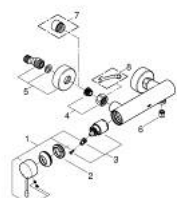

25 252 001 ESSENCE SINGLE-LEVER SHOWER MIXER 1/2"

PRODUCT DESCRIPTION

- Tyc: Chrome
- wall mounted
- metal lever
- GROHE SilkMove 35 mm ceramic cartridge
- with temperature limiter
- GROHE LongLife finish
- shower outlet 1/2"
- integrated non-return valve
- S-unions
- protected against backflow
- min. recommended pressure 1.0 bar
- professional exclusive
- replaces Essence shower mixer 33 636 xx1

25 252 001 ESSENCE SINGLE-LEVER SHOWER MIXER 1/2"

SPARE PARTS

- 1: Lever (Spare part-nr. 46916000)
- 2: Screw coupling (Spare part-nr. 46460000)
- 3: Cartridge (Spare part-nr. 46374000)
- 4: Screw connection 1/2" (Spare part-nr. 45044000)
- 5: S-union (Spare part-nr. 12662000)
- 6: Non-return valve (Spare part-nr. 47886000)
- 7: Extension 3/4", 20 mm (Spare part-nr. 0713000M)*
- 8: Special spanner (Spare part-nr. 19377000)*