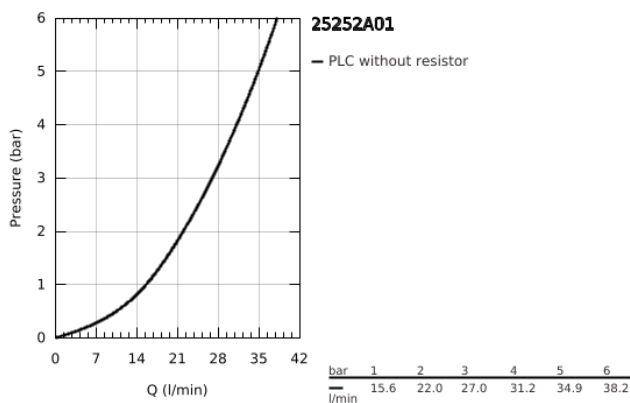

25 252 A01 ESSENCE SINGLE-LEVER SHOWER MIXER 1/2"

PRODUCT DESCRIPTION

- Colour: hard graphite
- wall mounted
- metal lever
- GROHE SilkMove 35 mm ceramic cartridge
- with temperature limiter
- GROHE LongLife finish
- shower outlet 1/2"
- integrated non-return valve
- S-unions
- protected against backflow
- min. recommended pressure 1.0 bar
- professional exclusive

25 252 A01 ESSENCE SINGLE-LEVER SHOWER MIXER 1/2"

SPARE PARTS

- 1: Lever (Spare part-nr. 46916A00)
- 2: Screw coupling (Spare part-nr. 46460000)
- 3: Cartridge (Spare part-nr. 46374000)
- 4: Screw connection 1/2" (Spare part-nr. 45044000)
- 5: s-union (Spare part-nr. 12662A00)
- 6: Non-return valve (Spare part-nr. 47886000)
- 7: Extension 3/4", 20 mm (Spare part-nr. 0713000M)*
- 8: Special spanner (Spare part-nr. 19377000)*