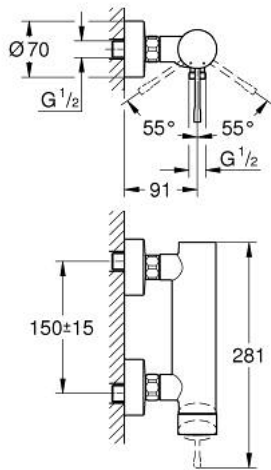

25 252 A01 ESSENCE SINGLE-LEVER SHOWER MIXER 1/2"

PRODUCT DESCRIPTION

- Colour: hard graphite
- wall mounted
- metal lever
- GROHE SilkMove 35 mm ceramic cartridge
- with temperature limiter
- GROHE LongLife finish
- shower outlet 1/2"
- integrated non-return valve
- S-unions
- protected against backflow
- min. recommended pressure 1.0 bar
- professional exclusive

25 252 A01 ESSENCE SINGLE-LEVER SHOWER MIXER 1/2"

SPARE PARTS

- 1: Lever (Spare part-nr. 46916A00)
- 2: Screw coupling (Spare part-nr. 46460000)
- 3: Cartridge (Spare part-nr. 46374000)
- 4: Screw connection 1/2" (Spare part-nr. 45044000)
- 5: s-union (Spare part-nr. 12662A00)
- 6: Non-return valve (Spare part-nr. 47886000)
- 7: Extension 3/4", 20 mm (Spare part-nr. 0713000M)*
- 8: Special spanner (Spare part-nr. 19377000)*