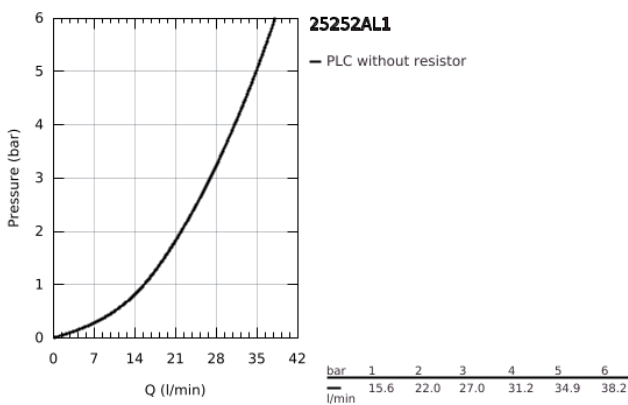

25 252 AL1 ESSENCE SINGLE-LEVER SHOWER MIXER 1/2"

PRODUCT DESCRIPTION

- Colour: brushed hard graphite
- wall mounted
- metal lever
- GROHE SilkMove 35 mm ceramic cartridge
- with temperature limiter
- GROHE LongLife finish
- shower outlet 1/2"
- integrated non-return valve
- S-unions
- protected against backflow
- min. recommended pressure 1.0 bar
- professional exclusive

25 252 AL1 ESSENCE SINGLE-LEVER SHOWER MIXER 1/2"

SPARE PARTS

- 1: Lever (Spare part-nr. 46916AL0)
- 2: Screw coupling (Spare part-nr. 46460000)
- 3: Cartridge (Spare part-nr. 46374000)
- 4: Screw connection 1/2" (Spare part-nr. 45044000)
- 5: S-union (Spare part-nr. 12662AL0)
- 6: Non-return valve (Spare part-nr. 47886000)
- 7: Extension 3/4", 20 mm (Spare part-nr. 0713000M)*
- 8: Special spanner (Spare part-nr. 19377000)*