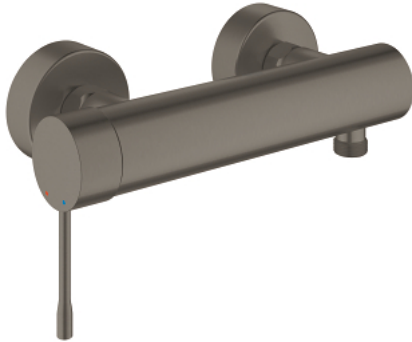

25 252 AL1 ESSENCE SINGLE-LEVER SHOWER MIXER 1/2"

PRODUCT DESCRIPTION

- Colour: brushed hard graphite
- wall mounted
- metal lever
- GROHE SilkMove 35 mm ceramic cartridge
- with temperature limiter
- GROHE LongLife finish
- shower outlet 1/2"
- integrated non-return valve
- S-unions
- protected against backflow
- min. recommended pressure 1.0 bar
- professional exclusive

25 252 AL1 ESSENCE SINGLE-LEVER SHOWER MIXER 1/2"

SPARE PARTS

- 1: Lever (Spare part-nr. 46916AL0)
- 2: Screw coupling (Spare part-nr. 46460000)
- 3: Cartridge (Spare part-nr. 46374000)
- 4: Screw connection 1/2" (Spare part-nr. 45044000)
- 5: S-union (Spare part-nr. 12662AL0)
- 6: Non-return valve (Spare part-nr. 47886000)
- 7: Extension 3/4", 20 mm (Spare part-nr. 0713000M)*
- 8: Special spanner (Spare part-nr. 19377000)*