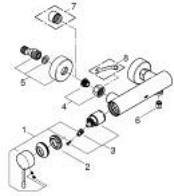

25 252 AL1 ESSENCE SINGLE-LEVER SHOWER MIXER 1/2"

PRODUCT DESCRIPTION

- Colour: brushed hard graphite
- wall mounted
- metal lever
- GROHE SilkMove 35 mm ceramic cartridge
- with temperature limiter
- GROHE LongLife finish
- shower outlet 1/2"
- integrated non-return valve
- S-unions
- protected against backflow
- min. recommended pressure 1.0 bar
- professional exclusive

25 252 AL1 ESSENCE SINGLE-LEVER SHOWER MIXER 1/2"

SPARE PARTS

- 1: Lever (Spare part-nr. 46916AL0)
- 2: Screw coupling (Spare part-nr. 46460000)
- 3: Cartridge (Spare part-nr. 46374000)
- 4: Screw connection 1/2" (Spare part-nr. 45044000)
- 5: S-union (Spare part-nr. 12662AL0)
- 6: Non-return valve (Spare part-nr. 47886000)
- 7: Extension 3/4", 20 mm (Spare part-nr. 0713000M)*
- 8: Special spanner (Spare part-nr. 19377000)*