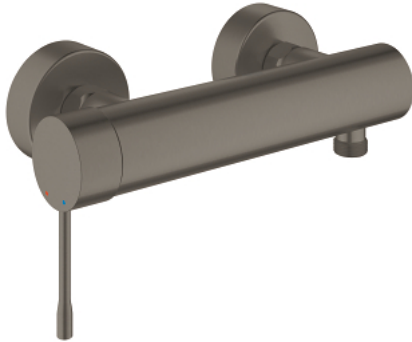

## 25 252 AL1 ESSENCE SINGLE-LEVER SHOWER MIXER 1/2"

### PRODUCT DESCRIPTION

- Tyc: brushed hard graphite
- wall mounted
- metal lever
- GROHE SilkMove 35 mm ceramic cartridge
- with temperature limiter
- GROHE LongLife finish
- shower outlet 1/2"
- integrated non-return valve
- S-unions
- protected against backflow
- min. recommended pressure 1.0 bar
- professional exclusive

### SPARE PARTS

- 1: Lever (Spare part-nr. 46916AL0)
- 2: Screw coupling (Spare part-nr. 46460000)
- 3: Cartridge (Spare part-nr. 46374000)
- 4: Screw connection 1/2" (Spare part-nr. 45044000)
- 5: S-union (Spare part-nr. 12662AL0)
- 6: Non-return valve (Spare part-nr. 47886000)
- 7: Extension 3/4", 20 mm (Spare part-nr. 0713000M)\*
- 8: Special spanner (Spare part-nr. 19377000)\*