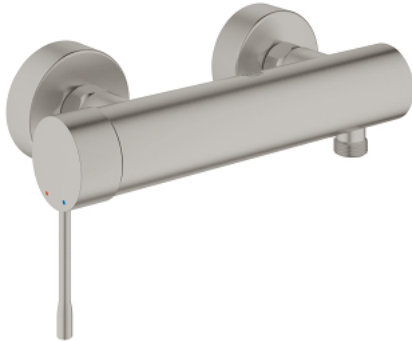

25 252 DC1 ESSENCE SINGLE-LEVER SHOWER MIXER 1/2"

PRODUCT DESCRIPTION

- Colour: supersteel
- wall mounted
- metal lever
- GROHE SilkMove 35 mm ceramic cartridge
- with temperature limiter
- GROHE LongLife finish
- shower outlet 1/2"
- integrated non-return valve
- S-unions
- protected against backflow
- min. recommended pressure 1.0 bar
- professional exclusive

25 252 DC1 ESSENCE SINGLE-LEVER SHOWER MIXER 1/2"

SPARE PARTS

- 1: Lever (Spare part-nr. 46916DC0)
- 2: Screw coupling (Spare part-nr. 46460000)
- 3: Cartridge (Spare part-nr. 46374000)
- 4: Screw connection 1/2" (Spare part-nr. 45044000)
- 5: S-union (Spare part-nr. 12662DC0)
- 6: Non-return valve (Spare part-nr. 47886000)
- 7: Extension 3/4", 20 mm (Spare part-nr. 0713000M)*
- 8: Special spanner (Spare part-nr. 19377000)*