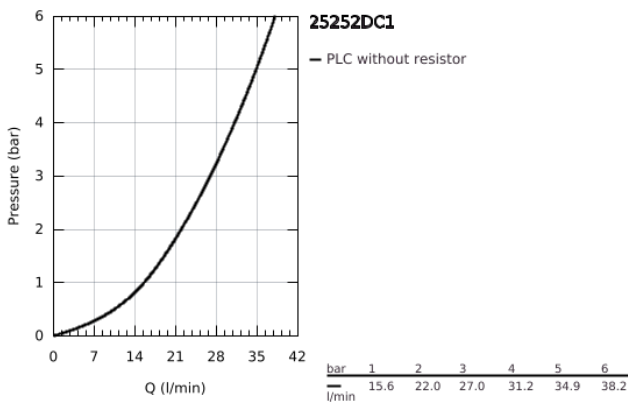

25 252 DC1 ESSENCE SINGLE-LEVER SHOWER MIXER 1/2"

PRODUCT DESCRIPTION

- Colour: supersteel
- wall mounted
- metal lever
- GROHE SilkMove 35 mm ceramic cartridge
- with temperature limiter
- GROHE LongLife finish
- shower outlet 1/2"
- integrated non-return valve
- S-unions
- protected against backflow
- min. recommended pressure 1.0 bar
- professional exclusive

25 252 DC1 ESSENCE SINGLE-LEVER SHOWER MIXER 1/2"

SPARE PARTS

- 1: Lever (Spare part-nr. 46916DC0)
- 2: Screw coupling (Spare part-nr. 46460000)
- 3: Cartridge (Spare part-nr. 46374000)
- 4: Screw connection 1/2" (Spare part-nr. 45044000)
- 5: S-union (Spare part-nr. 12662DC0)
- 6: Non-return valve (Spare part-nr. 47886000)
- 7: Extension 3/4", 20 mm (Spare part-nr. 0713000M)*
- 8: Special spanner (Spare part-nr. 19377000)*