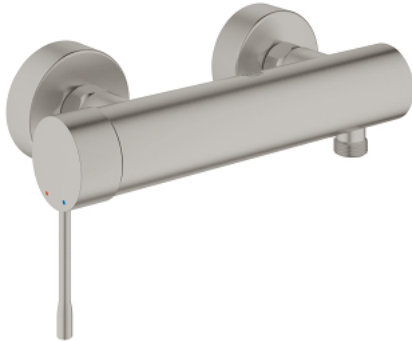

## 25 252 DC1 ESSENCE SINGLE-LEVER SHOWER MIXER 1/2"

### PRODUCT DESCRIPTION

- Typ: supersteel
- wall mounted
- metal lever
- GROHE SilkMove 35 mm ceramic cartridge
- with temperature limiter
- GROHE LongLife finish
- shower outlet 1/2"
- integrated non-return valve
- S-unions
- protected against backflow
- min. recommended pressure 1.0 bar
- professional exclusive