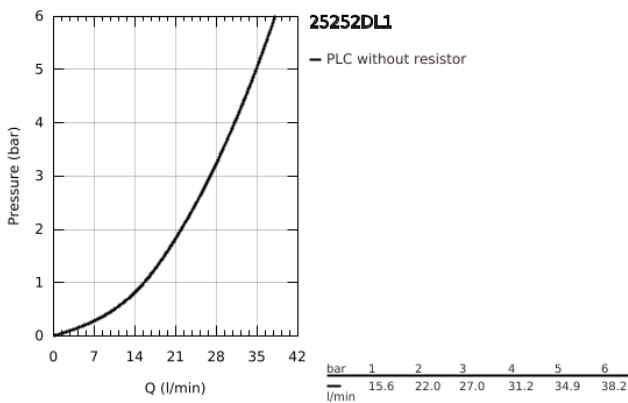

25 252 DL1 ESSENCE SINGLE-LEVER SHOWER MIXER 1/2"

PRODUCT DESCRIPTION

- Colour: brushed warm sunset
- wall mounted
- metal lever
- GROHE SilkMove 35 mm ceramic cartridge
- with temperature limiter
- GROHE LongLife finish
- shower outlet 1/2"
- integrated non-return valve
- S-unions
- protected against backflow
- min. recommended pressure 1.0 bar
- professional exclusive

25 252 DL1 ESSENCE SINGLE-LEVER SHOWER MIXER 1/2"

SPARE PARTS

- 1: Lever (Spare part-nr. 46916DL0)
- 2: Screw coupling (Spare part-nr. 46460000)
- 3: Cartridge (Spare part-nr. 46374000)
- 4: Screw connection 1/2" (Spare part-nr. 45044000)
- 5: s-union (Spare part-nr. 12662DL0)
- 6: Non-return valve (Spare part-nr. 47886000)
- 7: Extension 3/4", 20 mm (Spare part-nr. 0713000M)*
- 8: Special spanner (Spare part-nr. 19377000)*