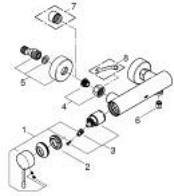

25 252 DL1 ESSENCE SINGLE-LEVER SHOWER MIXER 1/2"

PRODUCT DESCRIPTION

- Colour: brushed warm sunset
- wall mounted
- metal lever
- GROHE SilkMove 35 mm ceramic cartridge
- with temperature limiter
- GROHE LongLife finish
- shower outlet 1/2"
- integrated non-return valve
- S-unions
- protected against backflow
- min. recommended pressure 1.0 bar
- professional exclusive

25 252 DL1 ESSENCE SINGLE-LEVER SHOWER MIXER 1/2"

SPARE PARTS

- 1: Lever (Spare part-nr. 46916DL0)
- 2: Screw coupling (Spare part-nr. 46460000)
- 3: Cartridge (Spare part-nr. 46374000)
- 4: Screw connection 1/2" (Spare part-nr. 45044000)
- 5: s-union (Spare part-nr. 12662DL0)
- 6: Non-return valve (Spare part-nr. 47886000)
- 7: Extension 3/4", 20 mm (Spare part-nr. 0713000M)*
- 8: Special spanner (Spare part-nr. 19377000)*