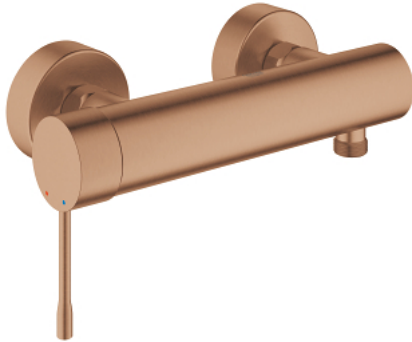

25 252 DL1 ESSENCE SINGLE-LEVER SHOWER MIXER 1/2"

PRODUCT DESCRIPTION

- Colour: brushed warm sunset
- wall mounted
- metal lever
- GROHE SilkMove 35 mm ceramic cartridge
- with temperature limiter
- GROHE LongLife finish
- shower outlet 1/2"
- integrated non-return valve
- S-unions
- protected against backflow
- min. recommended pressure 1.0 bar
- professional exclusive

25 252 DL1 ESSENCE SINGLE-LEVER SHOWER MIXER 1/2"

SPARE PARTS

- 1: Lever (Spare part-nr. 46916DL0)
- 2: Screw coupling (Spare part-nr. 46460000)
- 3: Cartridge (Spare part-nr. 46374000)
- 4: Screw connection 1/2" (Spare part-nr. 45044000)
- 5: s-union (Spare part-nr. 12662DL0)
- 6: Non-return valve (Spare part-nr. 47886000)
- 7: Extension 3/4", 20 mm (Spare part-nr. 0713000M)*
- 8: Special spanner (Spare part-nr. 19377000)*