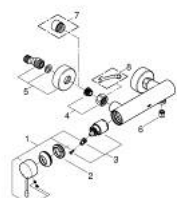

25 252 DL1 ESSENCE SINGLE-LEVER SHOWER MIXER 1/2"

PRODUCT DESCRIPTION

- Tyc: brushed warm sunset
- wall mounted
- metal lever
- GROHE SilkMove 35 mm ceramic cartridge
- with temperature limiter
- GROHE LongLife finish
- shower outlet 1/2"
- integrated non-return valve
- S-unions
- protected against backflow
- min. recommended pressure 1.0 bar
- professional exclusive

25 252 DL1 ESSENCE SINGLE-LEVER SHOWER MIXER 1/2"

SPARE PARTS

- 1: Lever (Spare part-nr. 46916DL0)
- 2: Screw coupling (Spare part-nr. 46460000)
- 3: Cartridge (Spare part-nr. 46374000)
- 4: Screw connection 1/2" (Spare part-nr. 45044000)
- 5: s-union (Spare part-nr. 12662DL0)
- 6: Non-return valve (Spare part-nr. 47886000)
- 7: Extension 3/4", 20 mm (Spare part-nr. 0713000M)*
- 8: Special spanner (Spare part-nr. 19377000)*