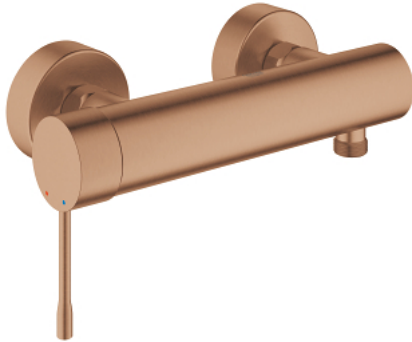

25 252 DL1 ESSENCE SINGLE-LEVER SHOWER MIXER 1/2"

PRODUCT DESCRIPTION

- Tyc: brushed warm sunset
- wall mounted
- metal lever
- GROHE SilkMove 35 mm ceramic cartridge
- with temperature limiter
- GROHE LongLife finish
- shower outlet 1/2"
- integrated non-return valve
- S-unions
- protected against backflow
- min. recommended pressure 1.0 bar
- professional exclusive

25 252 DL1 ESSENCE SINGLE-LEVER SHOWER MIXER 1/2"

SPARE PARTS

- 1: Lever (Spare part-nr. 46916DL0)
- 2: Screw coupling (Spare part-nr. 46460000)
- 3: Cartridge (Spare part-nr. 46374000)
- 4: Screw connection 1/2" (Spare part-nr. 45044000)
- 5: s-union (Spare part-nr. 12662DL0)
- 6: Non-return valve (Spare part-nr. 47886000)
- 7: Extension 3/4", 20 mm (Spare part-nr. 0713000M)*
- 8: Special spanner (Spare part-nr. 19377000)*