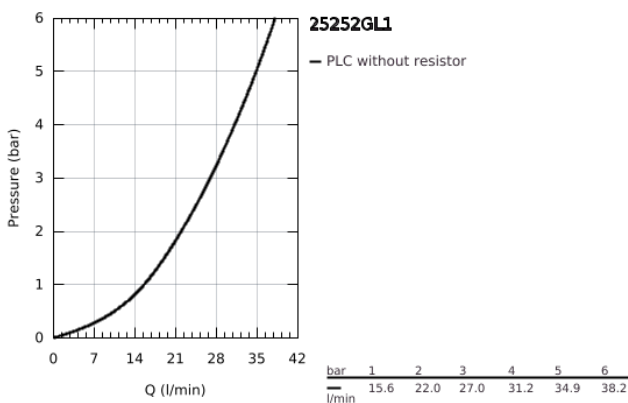

## 25 252 GL1 ESSENCE SINGLE-LEVER SHOWER MIXER 1/2"

### PRODUCT DESCRIPTION

- Colour: cool sunrise
- wall mounted
- metal lever
- GROHE SilkMove 35 mm ceramic cartridge
- with temperature limiter
- GROHE LongLife finish
- shower outlet 1/2"
- integrated non-return valve
- S-unions
- protected against backflow
- min. recommended pressure 1.0 bar
- professional exclusive