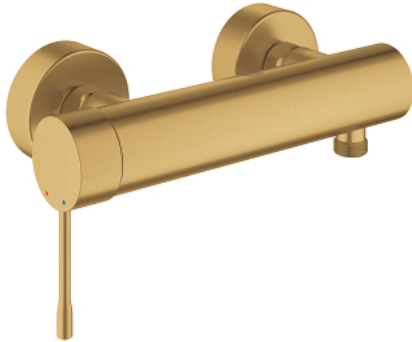

25 252 GN1 ESSENCE SINGLE-LEVER SHOWER MIXER 1/2"

PRODUCT DESCRIPTION

- Colour: brushed cool sunrise
- wall mounted
- metal lever
- GROHE SilkMove 35 mm ceramic cartridge
- with temperature limiter
- GROHE LongLife finish
- shower outlet 1/2"
- integrated non-return valve
- S-unions
- protected against backflow
- min. recommended pressure 1.0 bar
- professional exclusive

25 252 GN1 ESSENCE SINGLE-LEVER SHOWER MIXER 1/2"

SPARE PARTS

- 1: Lever (Spare part-nr. 46916GN0)
- 2: Screw coupling (Spare part-nr. 46460000)
- 3: Cartridge (Spare part-nr. 46374000)
- 4: Screw connection 1/2" (Spare part-nr. 45044000)
- 5: s-union (Spare part-nr. 12662GN0)
- 6: Non-return valve (Spare part-nr. 47886000)
- 7: Extension 3/4", 20 mm (Spare part-nr. 0713000M)*
- 8: Special spanner (Spare part-nr. 19377000)*