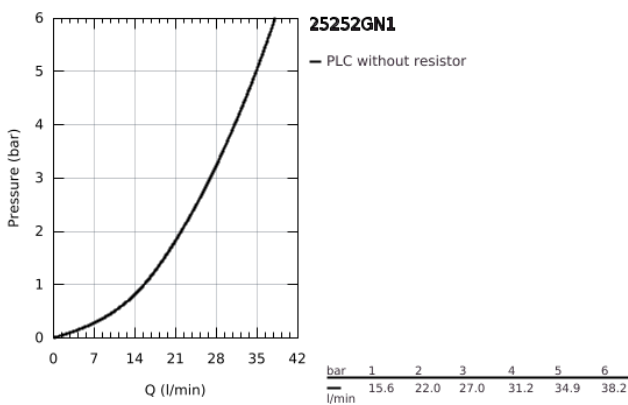

25 252 GN1 ESSENCE SINGLE-LEVER SHOWER MIXER 1/2"

PRODUCT DESCRIPTION

- Colour: brushed cool sunrise
- wall mounted
- metal lever
- GROHE SilkMove 35 mm ceramic cartridge
- with temperature limiter
- GROHE LongLife finish
- shower outlet 1/2"
- integrated non-return valve
- S-unions
- protected against backflow
- min. recommended pressure 1.0 bar
- professional exclusive

25 252 GN1 ESSENCE SINGLE-LEVER SHOWER MIXER 1/2"

SPARE PARTS

- 1: Lever (Spare part-nr. 46916GN0)
- 2: Screw coupling (Spare part-nr. 46460000)
- 3: Cartridge (Spare part-nr. 46374000)
- 4: Screw connection 1/2" (Spare part-nr. 45044000)
- 5: s-union (Spare part-nr. 12662GN0)
- 6: Non-return valve (Spare part-nr. 47886000)
- 7: Extension 3/4", 20 mm (Spare part-nr. 0713000M)*
- 8: Special spanner (Spare part-nr. 19377000)*