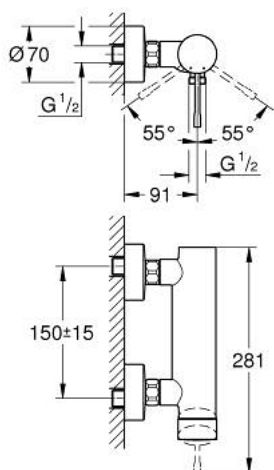

25 252 GN1 ESSENCE SINGLE-LEVER SHOWER MIXER 1/2"

PRODUCT DESCRIPTION

- Typ: brushed cool sunrise
- wall mounted
- metal lever
- GROHE SilkMove 35 mm ceramic cartridge
- with temperature limiter
- GROHE LongLife finish
- shower outlet 1/2"
- integrated non-return valve
- S-unions
- protected against backflow
- min. recommended pressure 1.0 bar
- professional exclusive

25 252 GN1 ESSENCE SINGLE-LEVER SHOWER MIXER 1/2"

SPARE PARTS

- 1: Lever (Spare part-nr. 46916GN0)
- 2: Screw coupling (Spare part-nr. 46460000)
- 3: Cartridge (Spare part-nr. 46374000)
- 4: Screw connection 1/2" (Spare part-nr. 45044000)
- 5: s-union (Spare part-nr. 12662GN0)
- 6: Non-return valve (Spare part-nr. 47886000)
- 7: Extension 3/4", 20 mm (Spare part-nr. 0713000M)*
- 8: Special spanner (Spare part-nr. 19377000)*